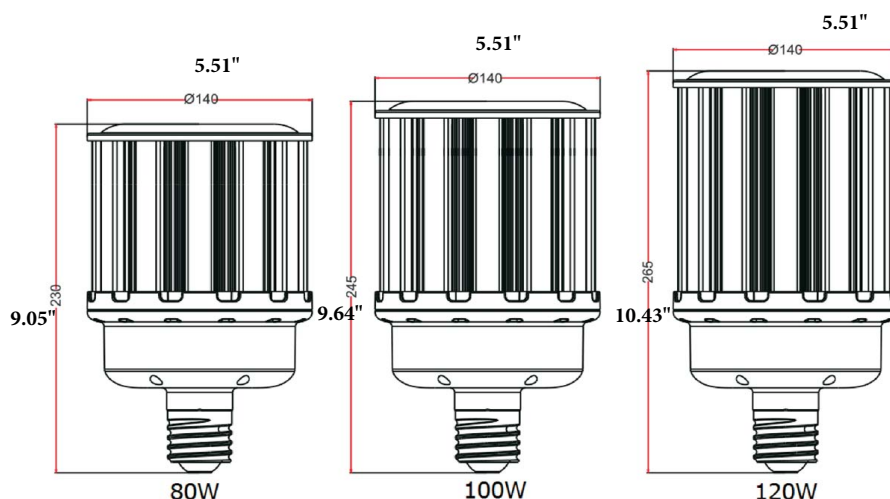

Ventilation heat sink design with more surface areas for cooling

Can be used in totally enclosed fixture
 IP65 waterproof, for wet locations.
 Compatible with certain confirmed ballasts.
 6000V high voltage surge protection.
 High lumen effect: 150lm/W.
 UL/CUL/DLC4.0/FCC/CE/RoHS Certificate
 5 year warranty
 Retrofit replacement for conventional HID/MH/HPS lamps, Post top, Canopies, High bays, etc.

RMS-360D-K4- II -80W 12000Lumen
RMS-360D-K4- II -100W 15000Lumen
RMS-360D-K4- II -120W 18000Lumen

IP65-Waterproof

RMS-360D-K10-27W -4050 lumens
RMS-360D-K10-36W -5400 lumens
RMS-360D-K10-45W -6750 lumens
RMS-360D-K10-54W -8100 lumens
RMS-360D-K10-75W -11250 lumens