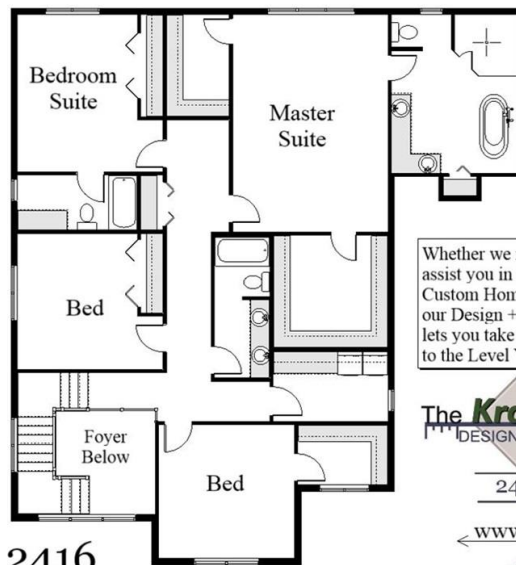

Your Land Your Style Your Home Your Way

Design + Build = Your Best Value

Plan 2416
3300 Sq.Ft.

Copyright © 2024 Kraus Design Build
All Rights Reserved

Whether we modify this plan or assist you in creating a Custom Home Plan all your own, our Design + Build process lets you take your Home Design to the Level You Choose.

The **Kraus** Company
DESIGN BUILD

248-972-5549

www.krausbuild.com

The **Kraus** Company
Plans

Setting the New Standard