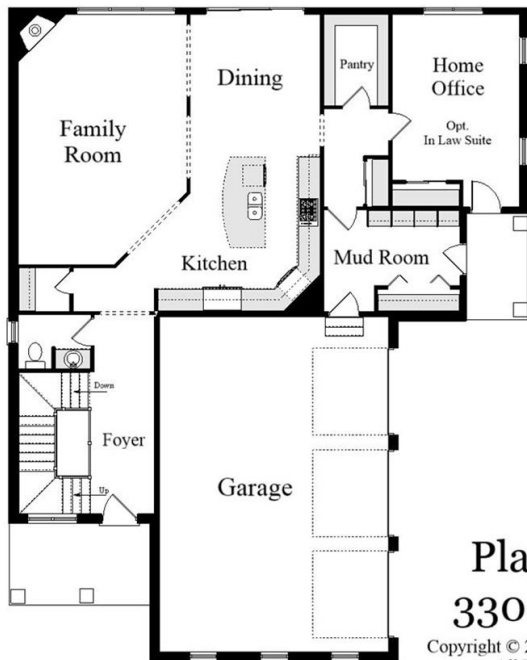

Your Land Your Style Your Home Your Way

Design + Build = Your Best Value

Plan 2416
3300 Sq.Ft.

Copyright © 2024 Kraus Design Build
All Rights Reserved

Whether we modify this plan or assist you in creating a Custom Home Plan all your own, our Design + Build process lets you take your Home Design to the Level You Choose.