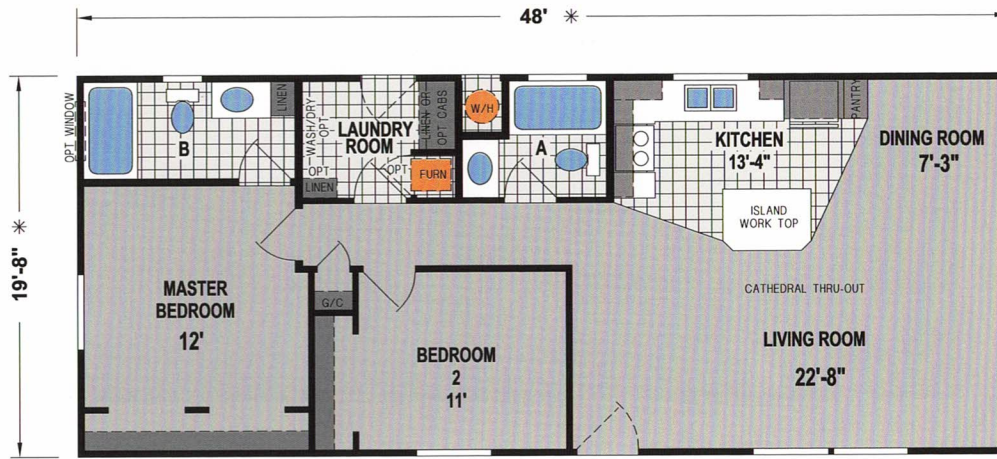

OPTION KITCHEN

OPTION  
60"  
SHOWER

OPTION RECESSED ENTRY

ALTERNATE ENTRY

4604CTC

2 BED-2 BATH  
944 SQ.FT.