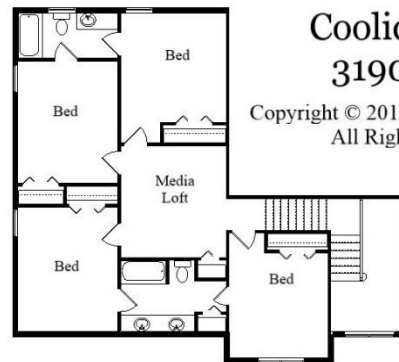

## Design + Build = Your Best Value

[www.krausbuild.com](http://www.krausbuild.com)

Coolidge Park  
3190 Sq Ft

Copyright © 2017 Kraus Design Build  
All Rights Reserved

Whether we modify this plan or assist you in the creation of a Custom Home Plan all your own the Design + Build process lets you take the Design to the Level You Choose.