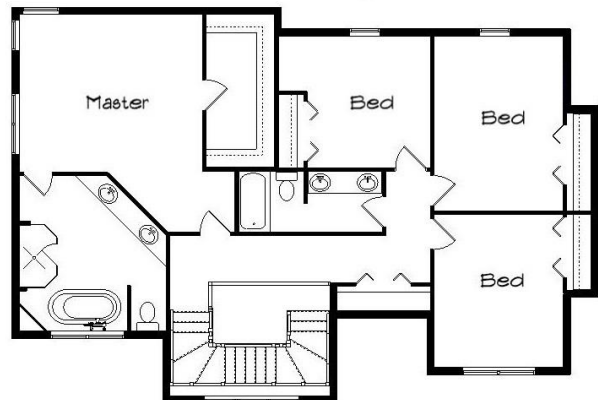

## Design + Build = Your Best Value

The **Kraus** Company  
DESIGN BUILD

248-972-5549

In Town 7526 D  
2600 Sq.Ft.