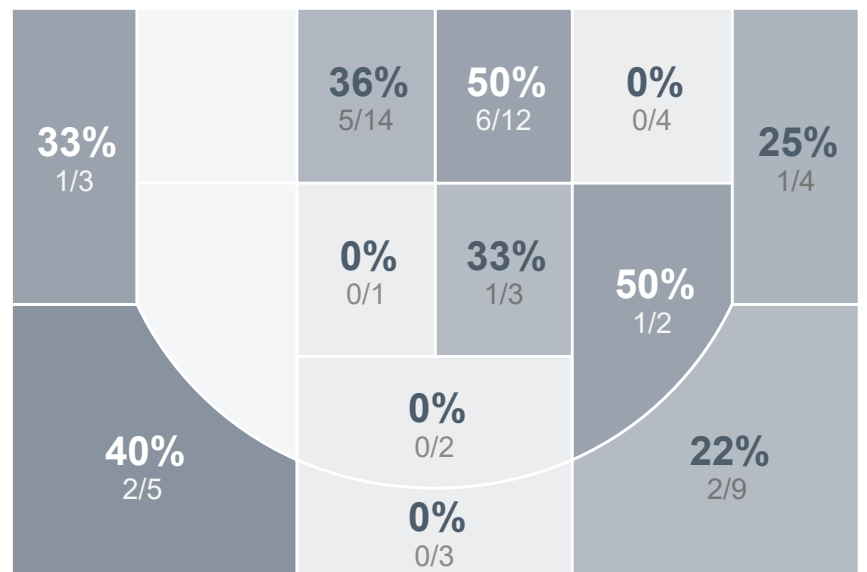

Turtle Mountain High School