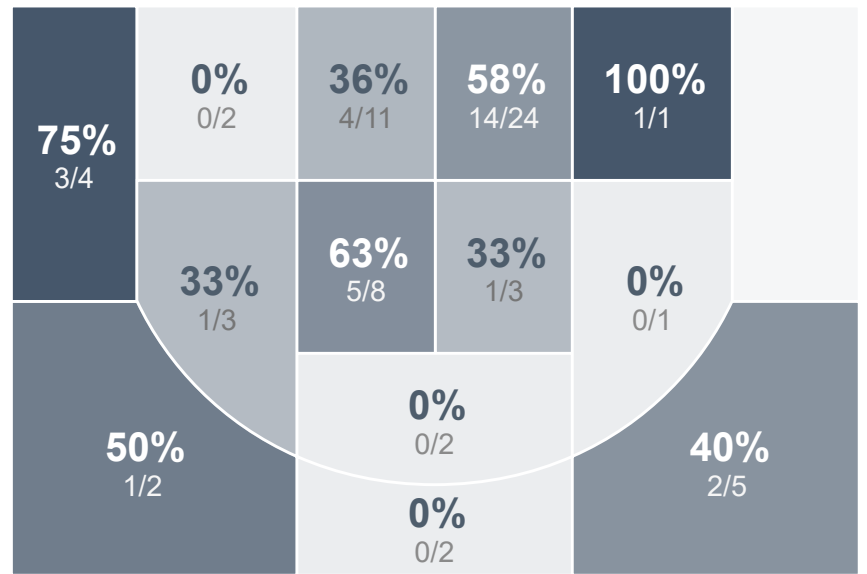

Girls Varsity Basketball