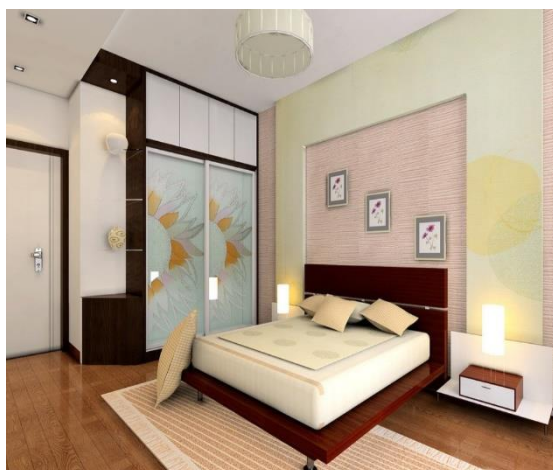

You must be shocked after looking at this photo that it is the same photo which you have seen before?

Yes! It is the same photo which you have seen earlier, but now it contains the color combinations effects designed/decided by our unique software "**OKAZ Color Schemer**". Here it will not be a wrong if I say that only we have this unique product which will serve you well in the field of interior designing and color schemes for your building.

We are always there to serve you in any aspect of your valuable building to make it worthy for you.

Before