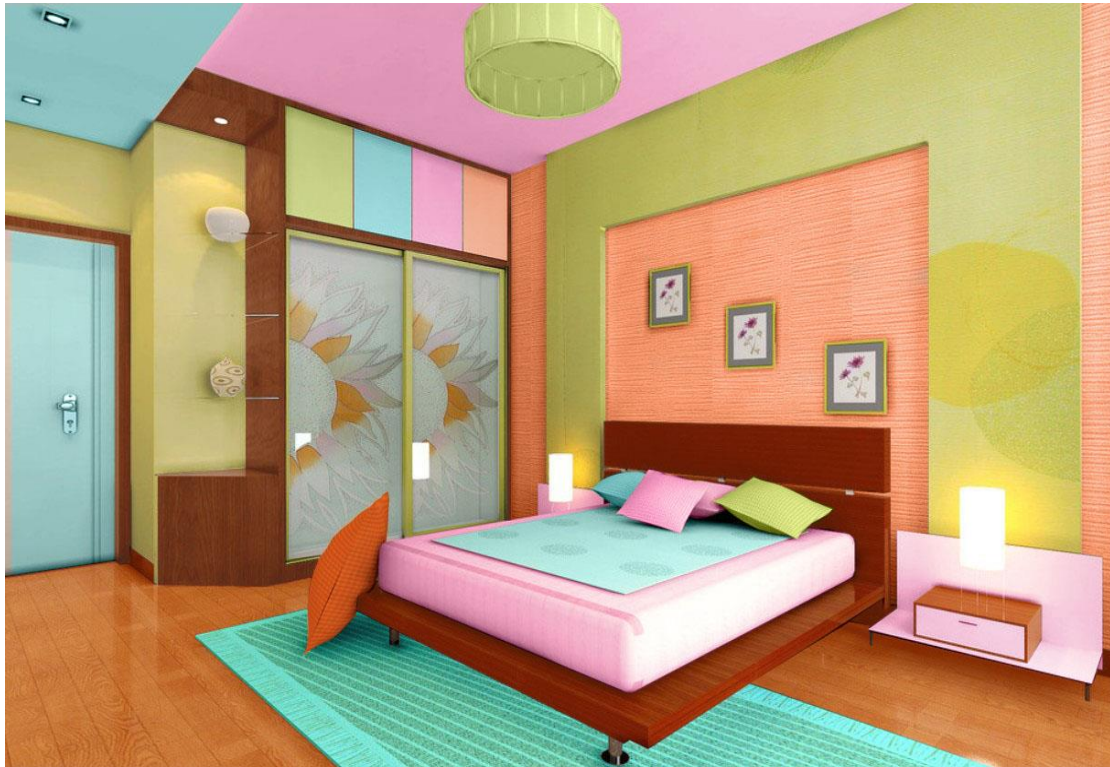

Here I want to show you this photo after making a suitable color combination's effect on this Bedroom photo.