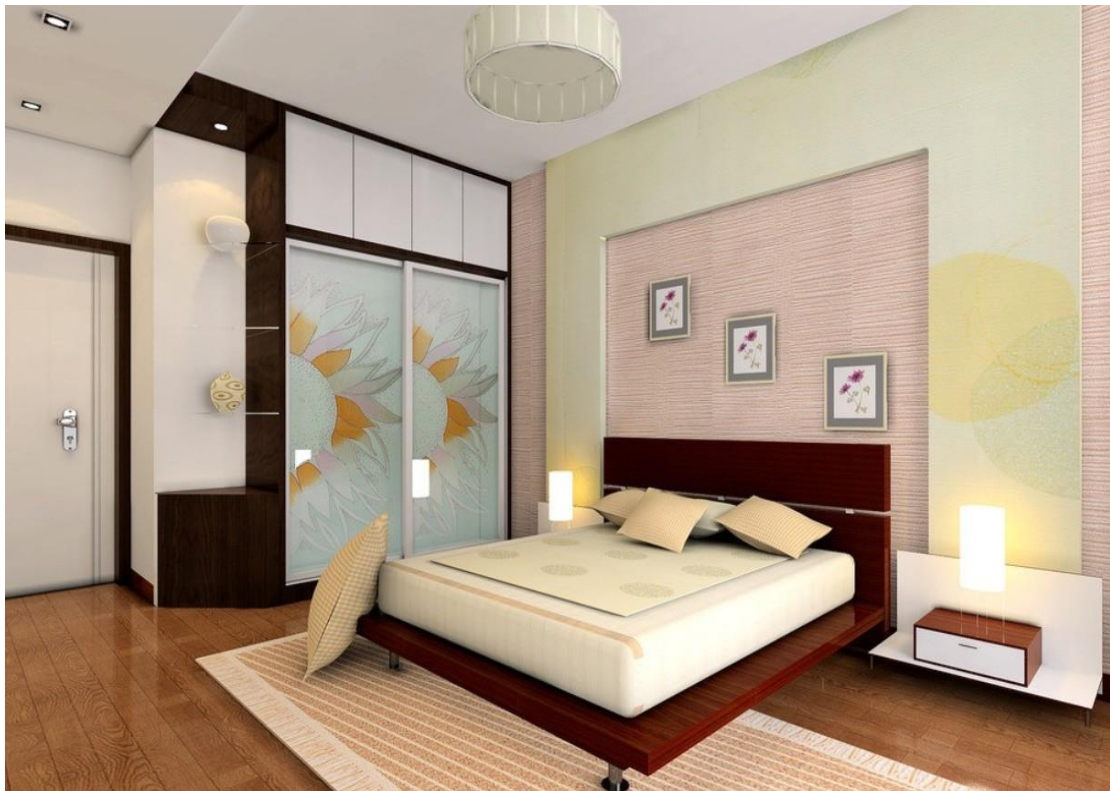

OKAZ Consultant Engineering Office does what it says. To serve its customers in a new way now OKAZ Office is coming with the new and unique product "**OKAZ Color Schemer**" which is totally engineered designed software which decides the color schemes and color combinations to be used in the residential, commercial as well as all types of the buildings according to the new and modern architectural aesthetic rules and regulations.

Now let me to explain a little how we will change your home interior, exterior as well as all the building from lower standard to the valuable standard asset.

Following is the photo of interior designing for a Bedroom with existing colors.

After the analysis of this photo we have got the following color schemes and combinations to be used for this office interior to make it good looking and valuable for both the owner and the building inmates.

Now our software has analyzed the existing colors in this photo and have decided best color schemes and color combinations to be used in this living room interior to make it as architectural/aesthetical component. The suggested optimum color combinations are based on the modern architectural color theory. Our software has suggested to use the color combinations of Red+Violet, Red+Orange, Blue+Green and Yellow+Green colors and their child-colors (Tint, Tone and Shade) which can make a visual sense. And that is our basic goal to make a building interior, exterior as well as all the building which must give a pleasant visual sense for the building inmates.