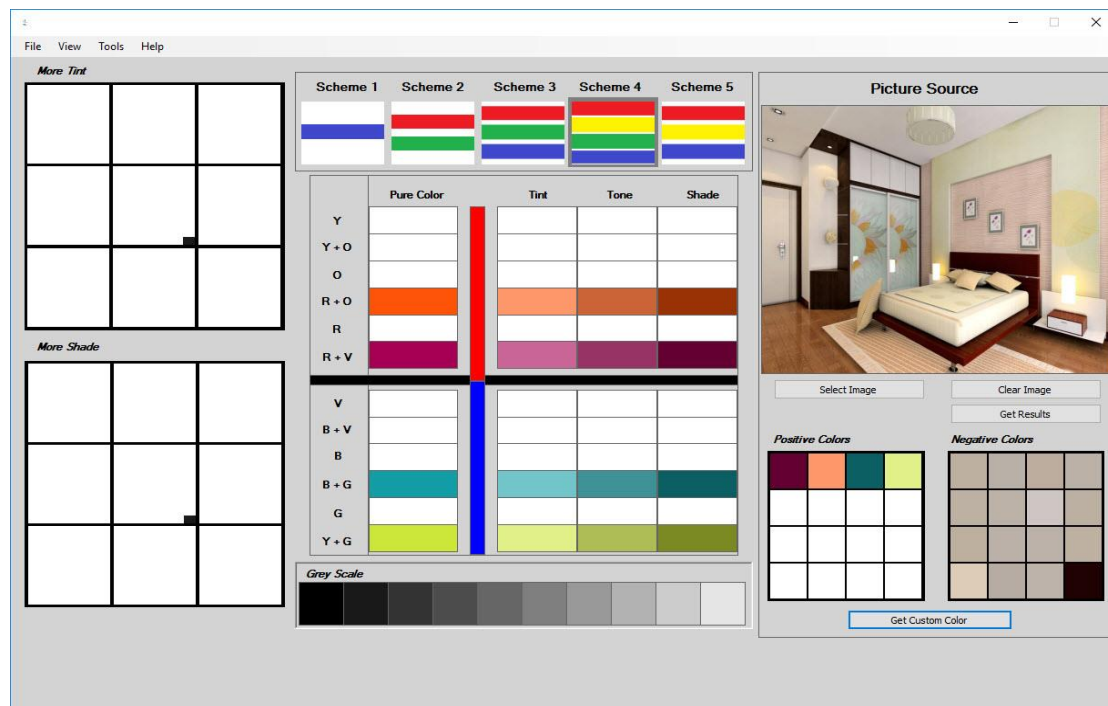

We know that these colors used in the interior of this Bedroom are used without any color combination rules and regulations. They are just used as the random or rough colors, there is no sense of color aesthetics or color harmony.

Now we will first analyze this photo through our engineered software "**OKAZ Color Schemer**" and it will decide the color scheme and optimum color combination for this office interior just according to the main existing color.

It is much compulsory to read and analyze the photo and to know the existing colors in the photo and then to decide the color combinations and color schemes according the color harmony principles based on the modern architecture and modern aesthetics.

After the analysis of this photo we have got the following color schemes and combinations to be used for this office interior to make it good looking and valuable for both the owner and the building inmates.

Following is the photo after analysis by our software containing the suggested optimum color schemes and combinations to be used in this Bedroom interior.

The already existed colors may be selected randomly because there is no sequence of the color usage in this photo. Somewhere it is using Orange and Brown color and somewhere black and white which makes no sense of the color usage and color combinations.

Now our software has analyzed the existing colors in this photo and have decided best color schemes and color combinations to be used in this living room interior to make it as architectural/aesthetical component. The suggested optimum color combinations are based on the modern architectural color theory. Our software has suggested to use the color combinations of Red+Violet, Red+Orange, Blue+Green and Yellow+Green colors and their child-colors (Tint, Tone and Shade) which can make a visual sense. And that is our basic goal to make a building interior, exterior as well as all the building which must give a pleasant visual sense for the building inmates.