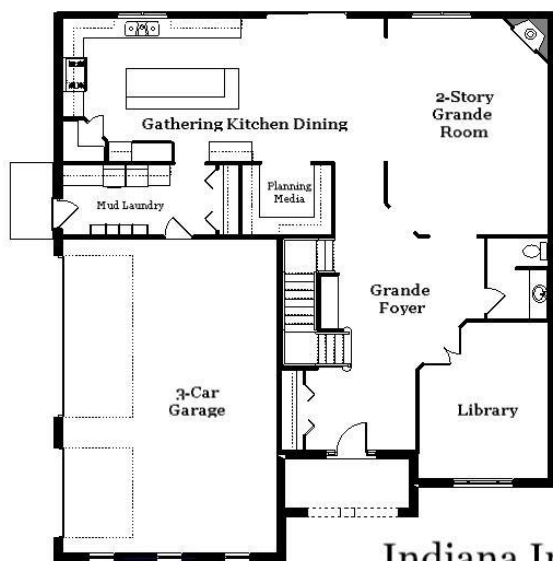

# Your Land Your Style Your Home Your Way Design + Build = Your Best Value

Indiana In-Town  
3400 Sq.Ft.

Copyright © 2019 Kraus Design Build  
All Rights Reserved

248-972-5549