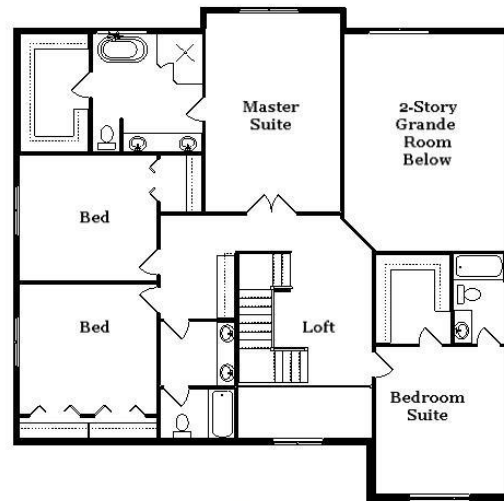

# Your Land Your Style Your Home Your Way Design + Build = Your Best Value

Indiana In-Town  
3400 Sq.Ft.

Copyright © 2019 Kraus Design Build  
All Rights Reserved

248-972-5549