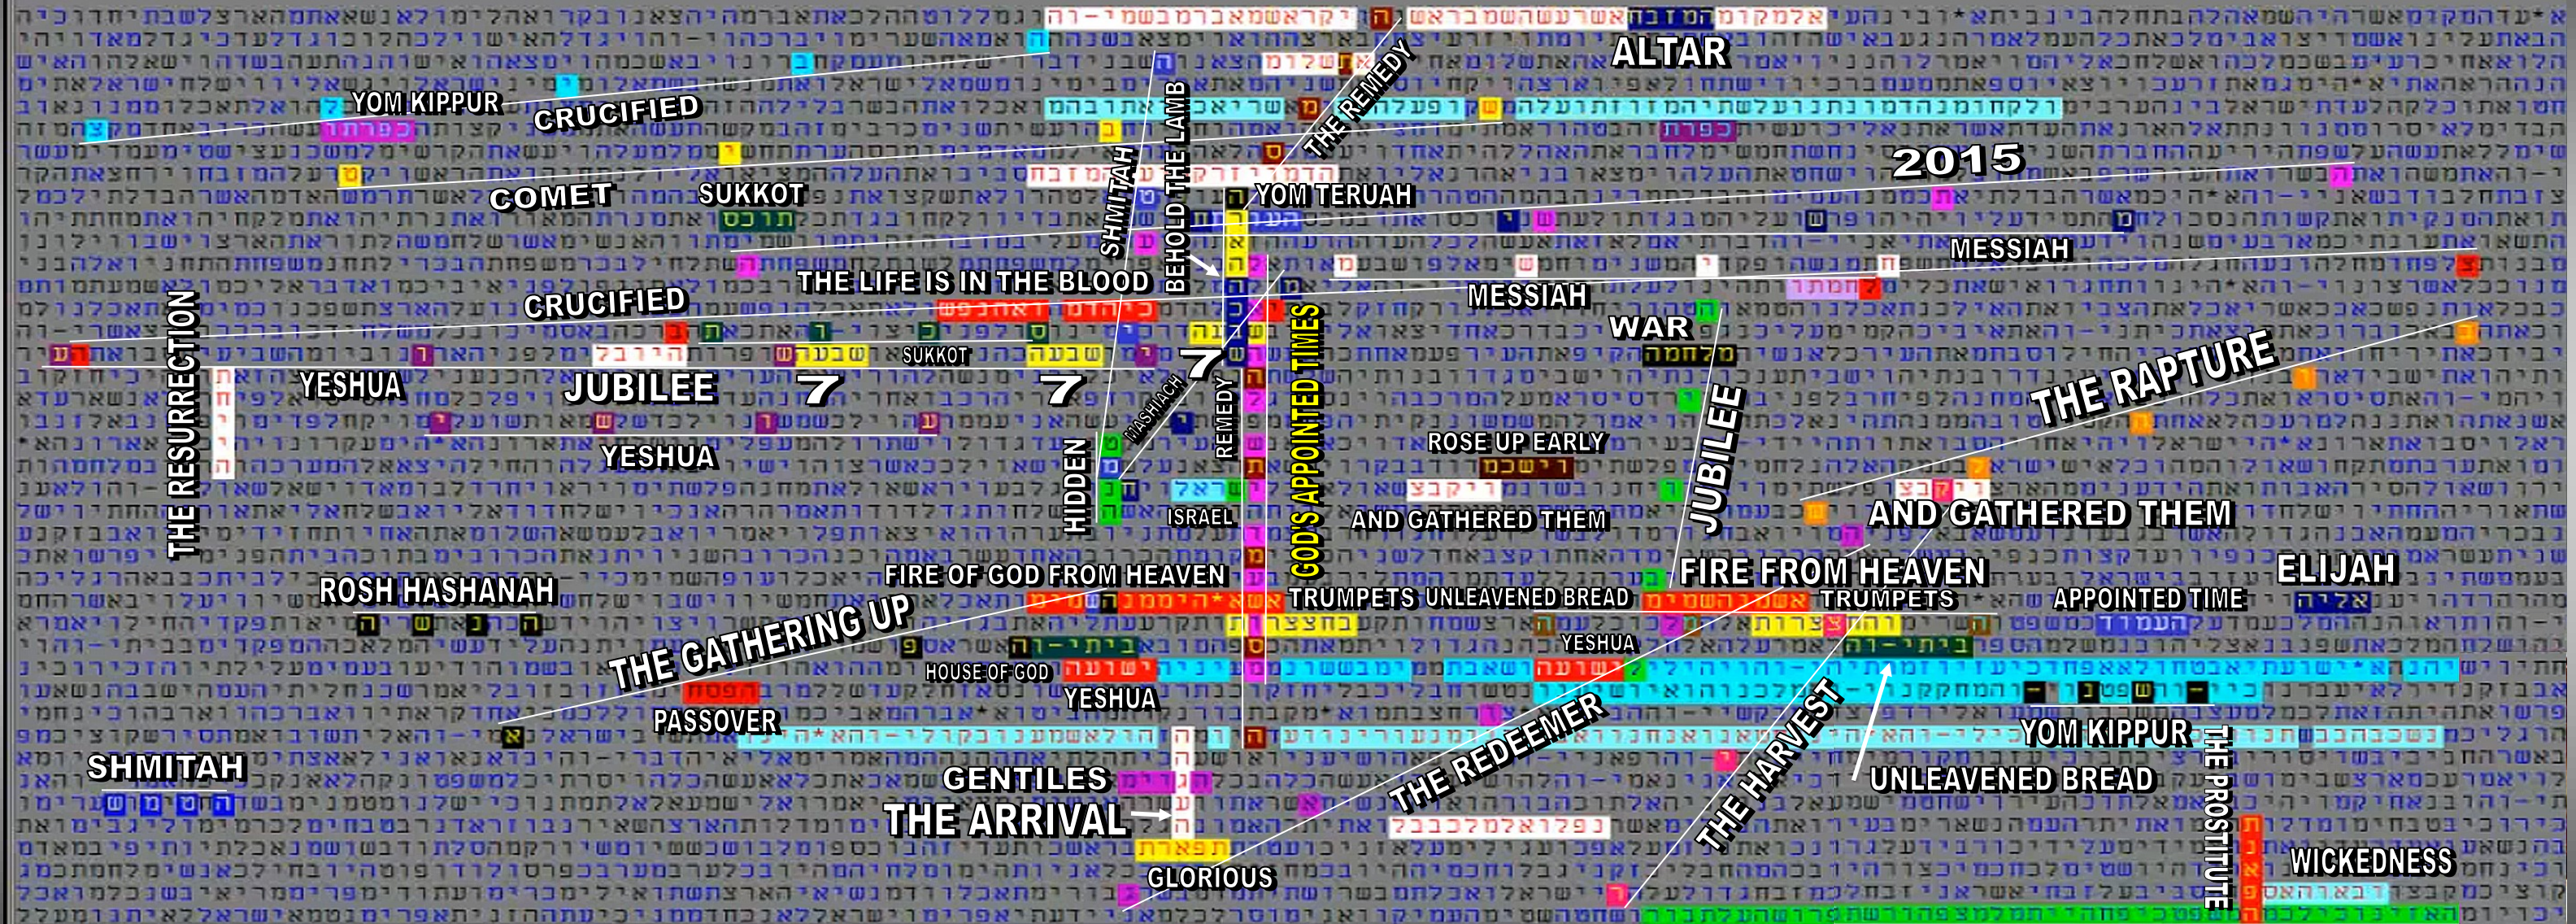

GOD'S APPOINTED TIMES

Bible Code Matrix of Prophecy in Scripture

© MATTHEW WRIGHT MINISTRIES
Graphic layout by Luis B. Vega

RESOURCES
[youtube.com/user/TheMatt71269](https://www.youtube.com/user/TheMatt71269)
biblecodenow1@gmail.com
biblecodenow.com
[facebook.com/groups/code searcher](https://www.facebook.com/groups/code searcher)

SCRIPTURE SOURCE(S)
 Old & New Testament
 TorahSoft

FOR AN EXPLANATION - STUDY OF THE CHART CODE MATRIX, VISIT THE YOUTUBE CHANNEL VIDEO SERIES.
WIDTH: 19747 CENTER: 232534