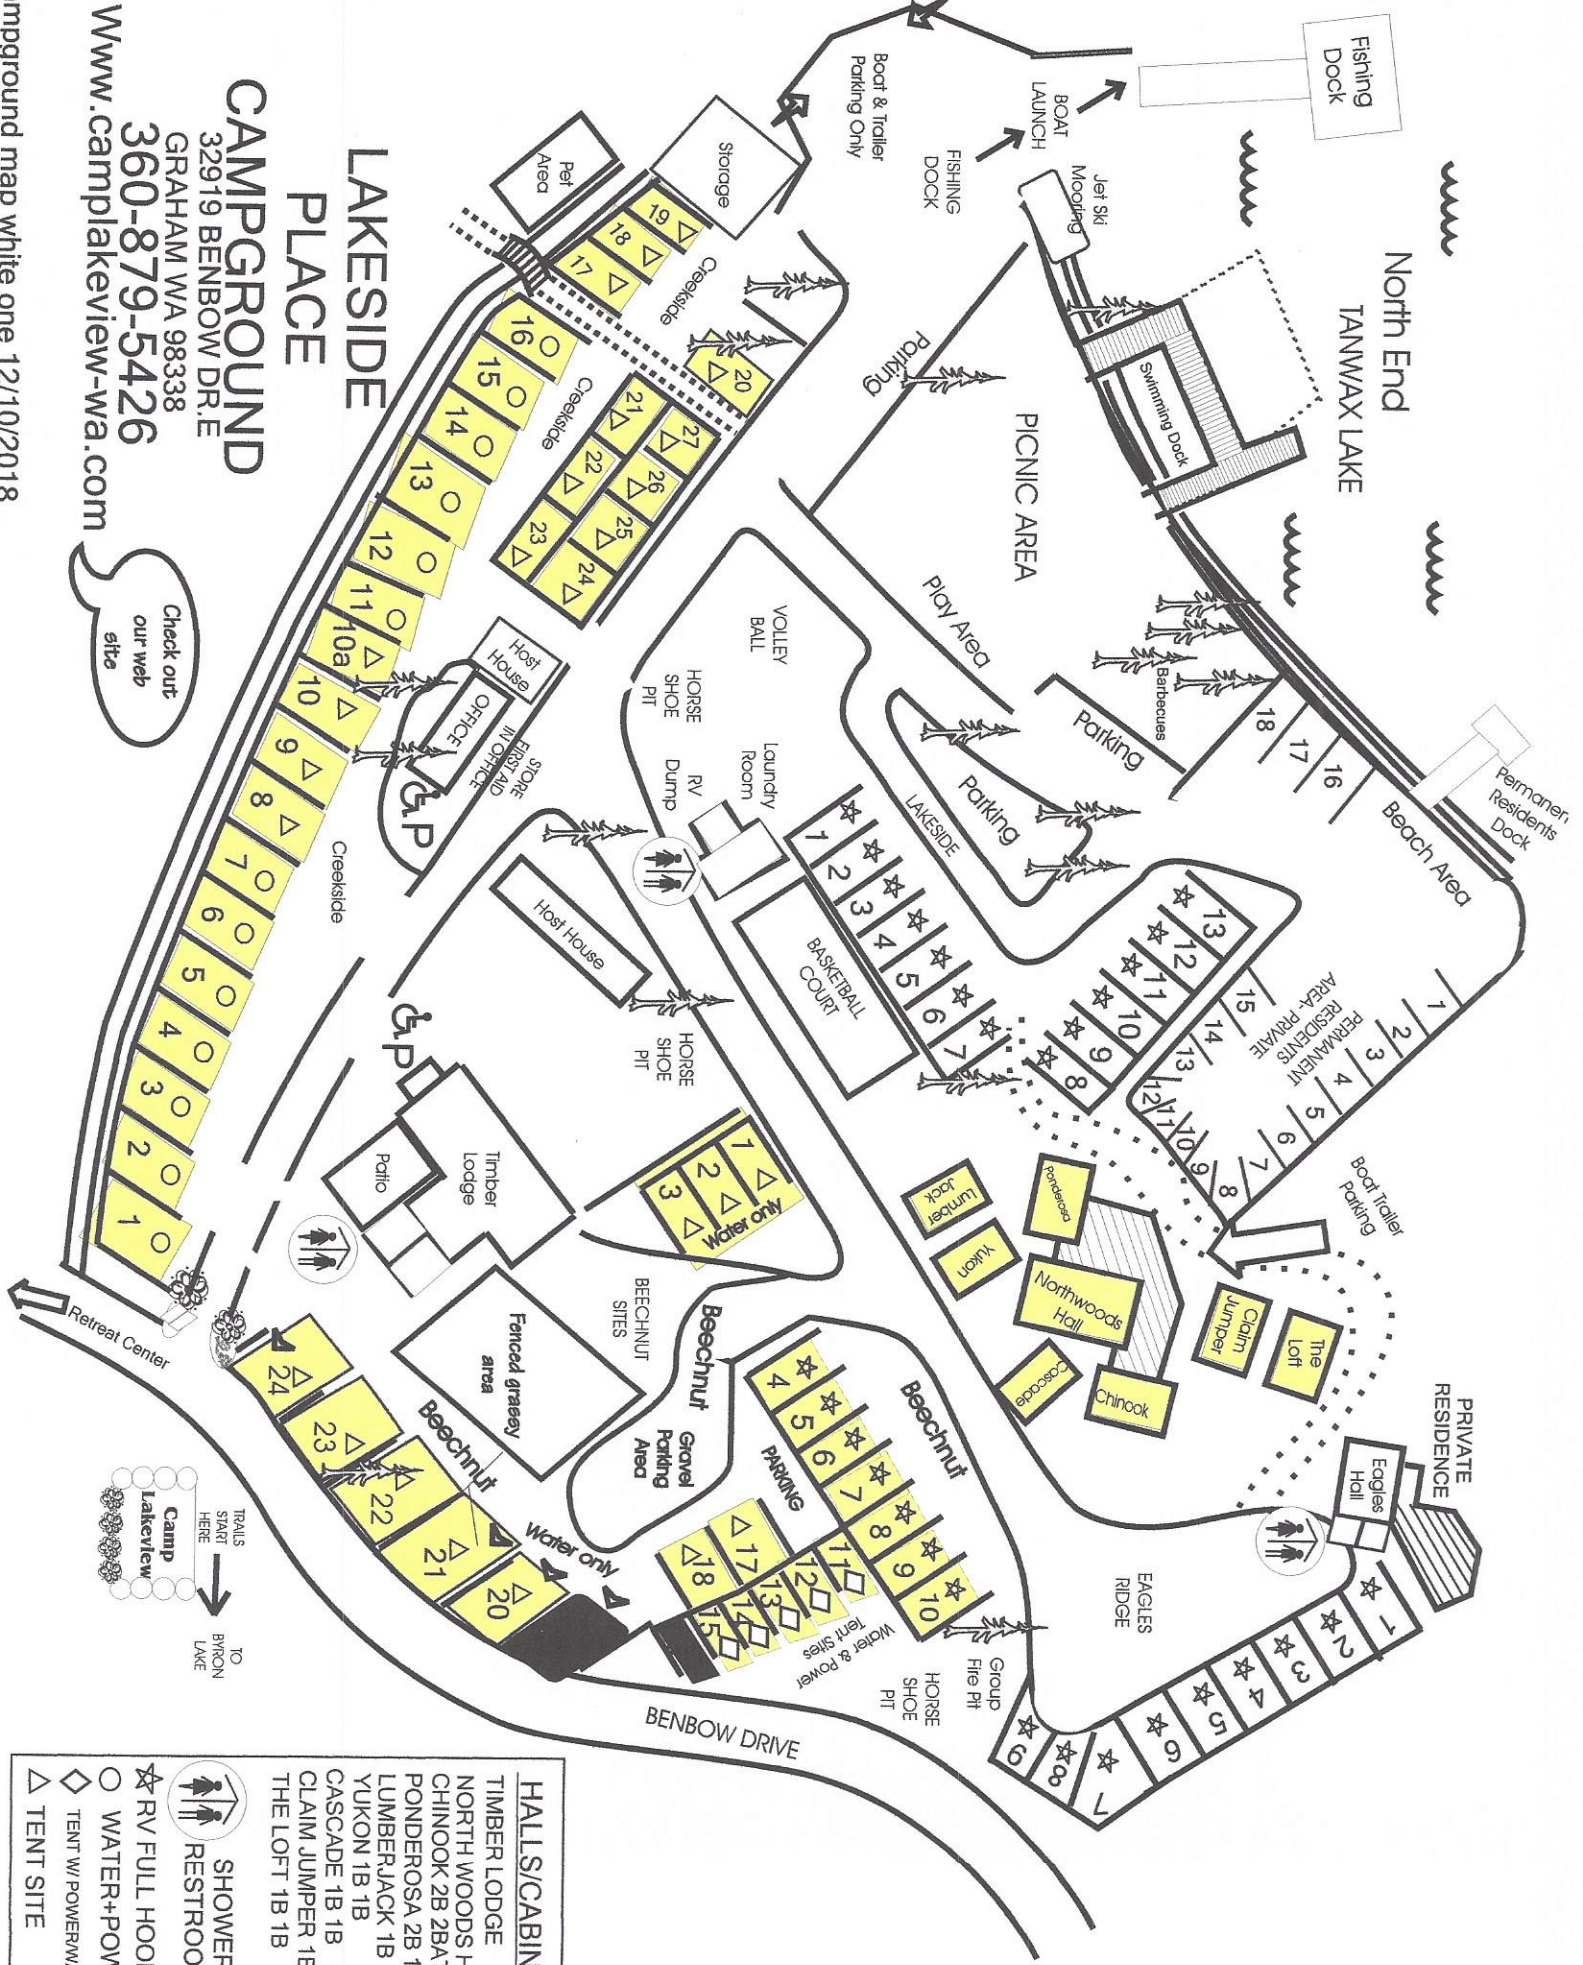

CAMPGROUND
 32919 BENBOW DR. E
 GRAHAM WA 98338
 360-879-5426
 Wwww.camplakeview-wa.com

LAKE SIDE PLACE

Check out our Web site

- HALLS/CABINS**
- TIMBER LODGE
 - NORTH WOODS HALL
 - CHINOOK 2B 2BATH
 - PONDEROSA 2B 1B
 - LUMBERJACK 1B 1B
 - YUKON 1B 1B
 - CASCADE 1B 1B
 - CLAIM JUMPER 1B 1B
 - THE LOFT 1B 1B
- RESTROOMS**
- SHOWERS
- RV FULL HOOKUP**
- WATER+POWER
 - TENT W/ POWER/WATER
 - TENT SITE