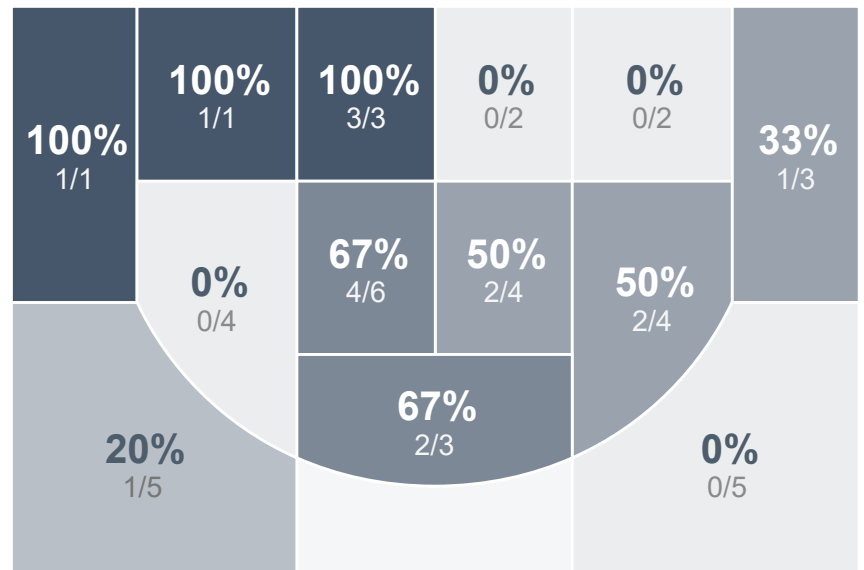

Williston High School