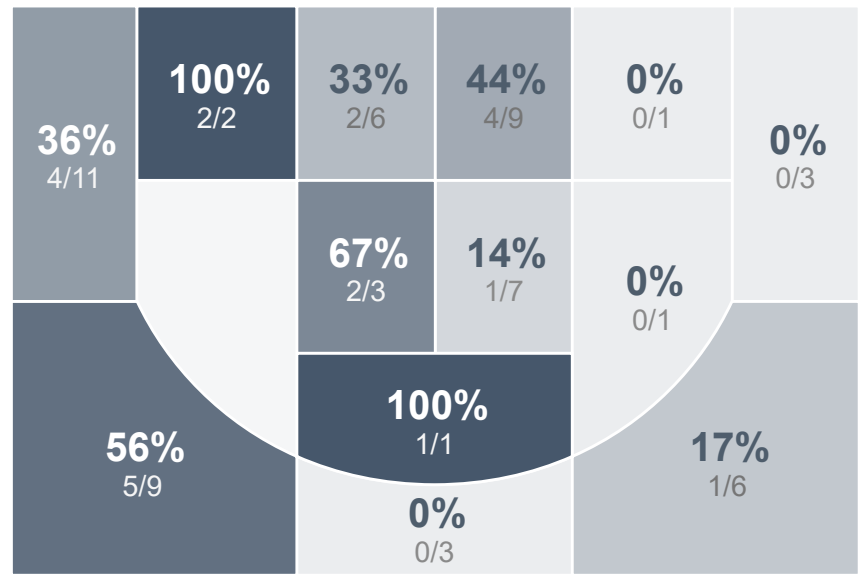

Girls Varsity Basketball