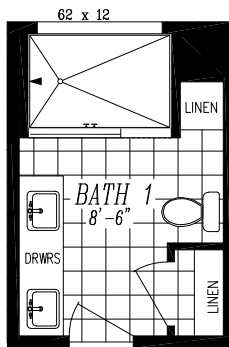

# COLUMBIA RIVER

"2022"

26'-8" x 56'-0"

APPROX. 1,493 SQ. FT.

OPT 48 X 72 SHWR  
W/ DBL LAVS

OPT. DLX BATH

OPT. DEN I.P.O. BEDROOM