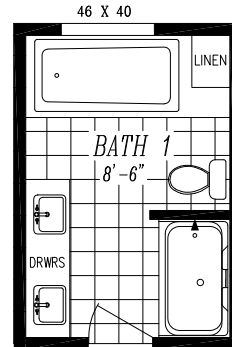

# COLUMBIA RIVER

"2022"

26'-8" x 56'-0"

APPROX. 1,493 SQ. FT.

OPT 48 X 72 SHWR  
W/ DBL LAVS

OPT. DLX BATH

OPT. DEN I.P.O. BEDROOM