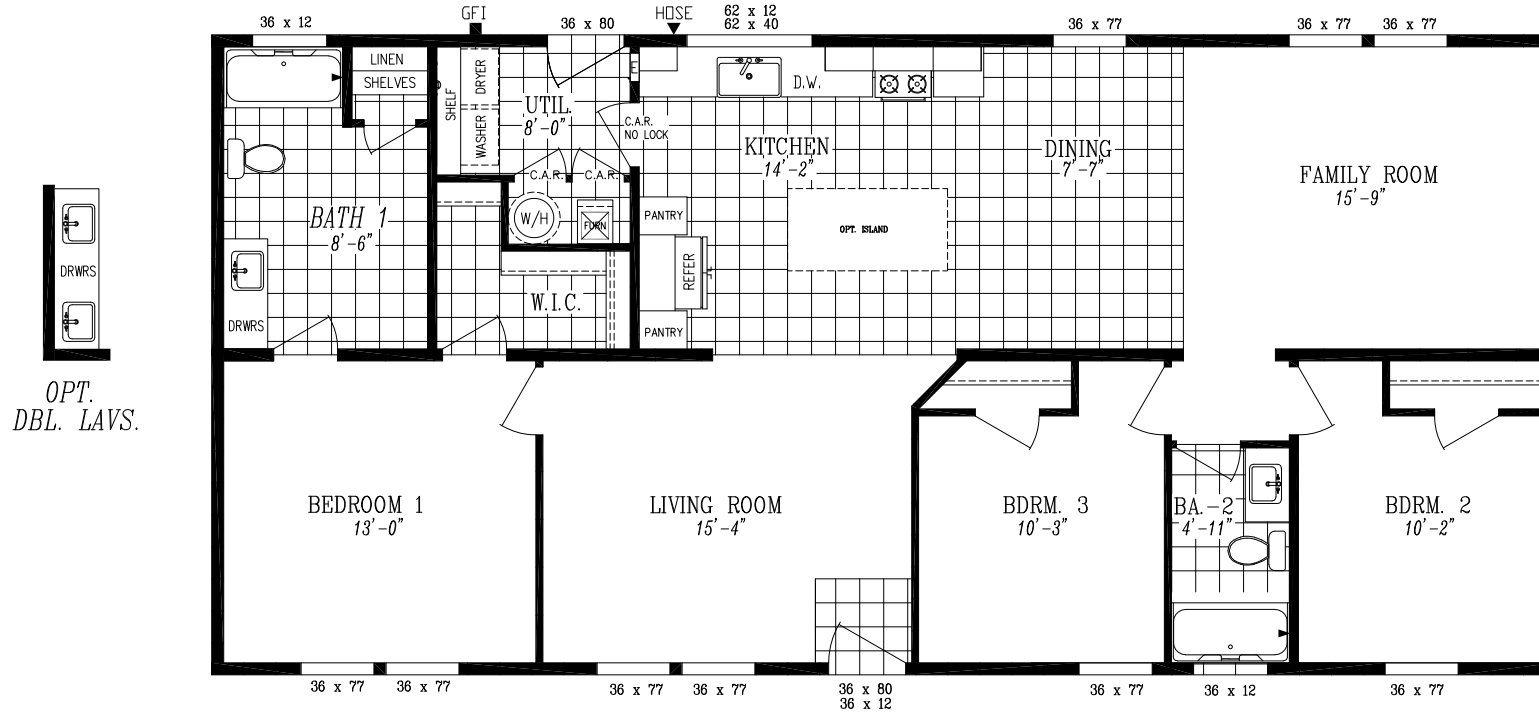

# COLUMBIA RIVER

"2022"

26'-8" x 56'-0"

APPROX. 1,493 SQ. FT.

OPT 48 X 72 SHWR  
W/ DBL LAVS

OPT. DLX BATH

OPT. DEN I.P.O. BEDROOM