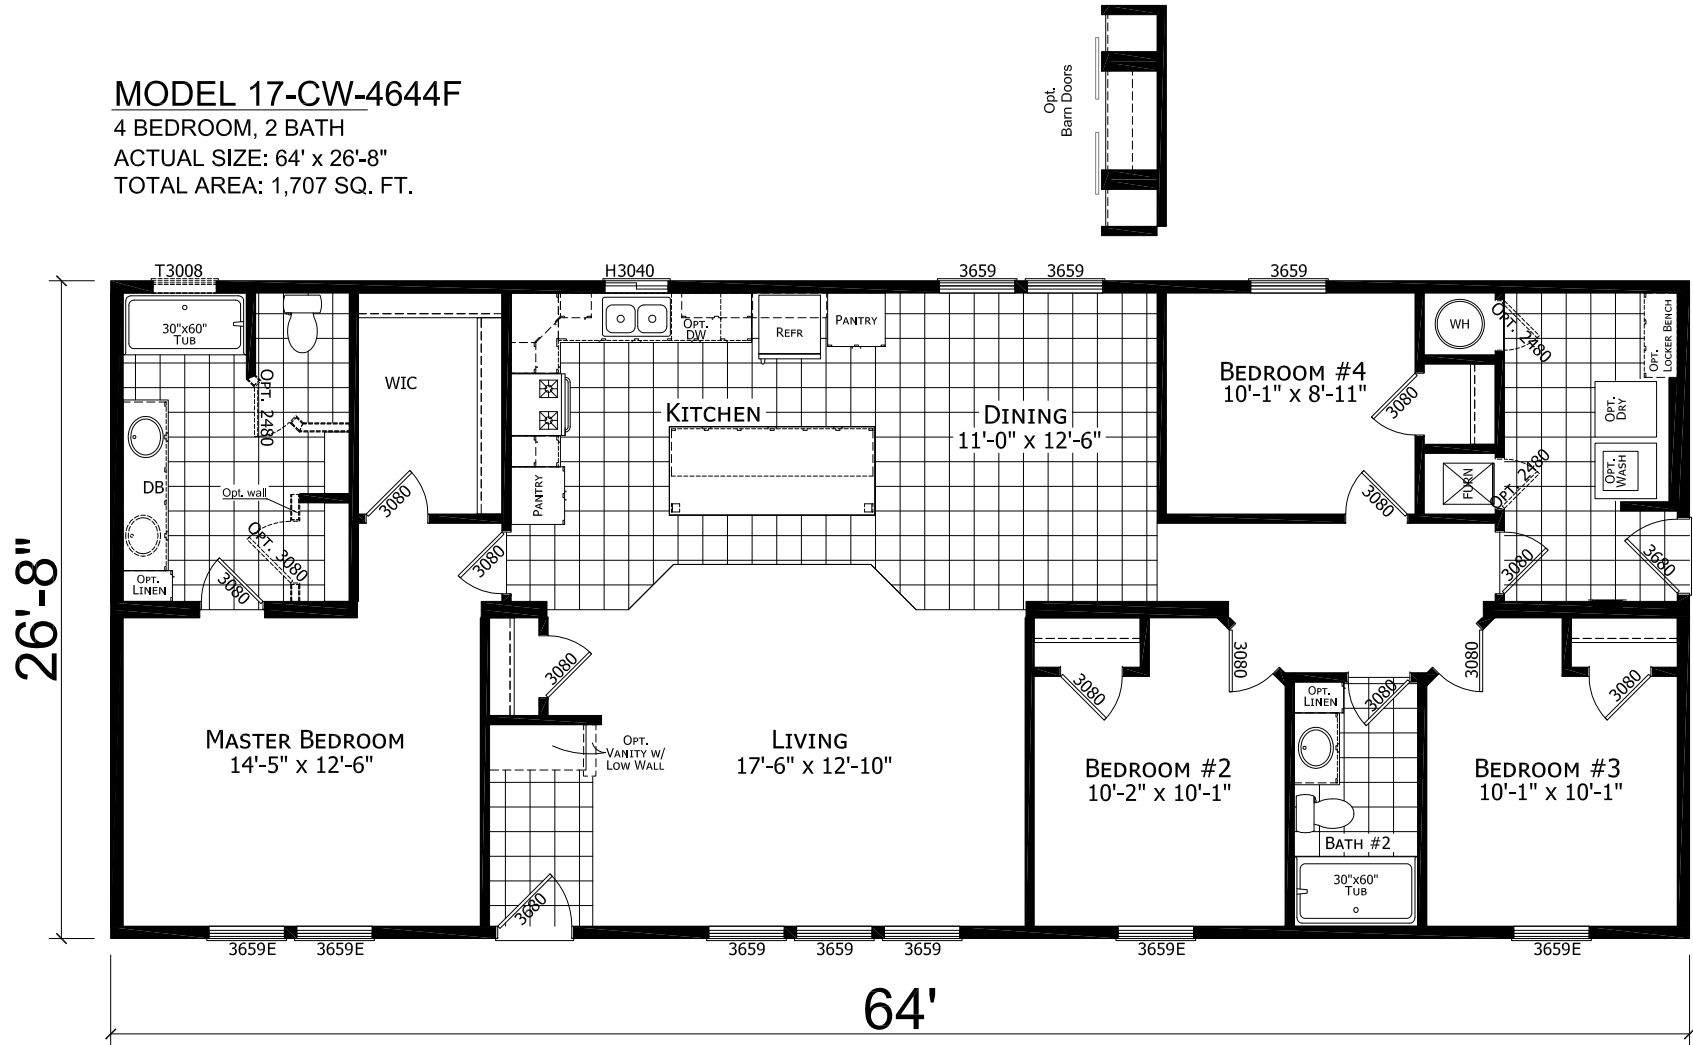

MODEL 17-CW-4644F

4 BEDROOM, 2 BATH

ACTUAL SIZE: 64' x 26'-8"

TOTAL AREA: 1,707 SQ. FT.

CHAMPION

MANUFACTURED BEAUTIFULLY™

1425 SUNNYSIDE RD. WEISER, ID 83672

MODIFICATIONS

PROJECT: 17-CW4644F
64' x 26'-8" 4 BD 2 BTH

DRAWN BY: MJW
DATE: 06-21-18
SCALE: 3/16" = 1'-0"

TITLE: LITERATURE PLAN

FILENAME: CW4644F NOT FINISHED

SHEET: L-101