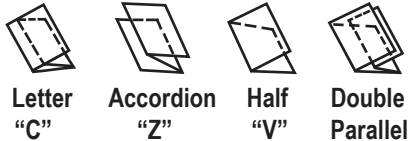

Standard Features:

- Compact size is ideal for low-volume applications
- Quick set-up right out of the box, with simple push-button operation
- Pre-Marked for four popular folds:
  C, Z, Half and Double Parallel in 11" and 14" lengths
- Folds up to 7,700 sheets per hour
- Paper Sizes: Up to 8.5" x 14"
- LCD control panel with 3-digit resettable counter
- Output conveyor for neat and sequential stacking
- Clearly marked fold settings: Switch between fold types quickly and easily
- Drop-in top-feed system: Simply square the paper and load it in the feed tray, no fanning required
- Hopper capacity: Up to 250 sheets at a time
- AutoBatch: Processes a pre-set number of sheets with pauses between

Pre-Marked Fold Types:

Options:

- 402 Series Jogger: Aligns pages and reduces static electricity commonly caused by printers