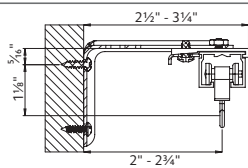

Architrac® Series 9600 Assembled Set

TRACK STYLE

DIMENSIONS

Track Overview

- Assembled sets includes all necessary components
- Heavy duty, cubicle track
- Ideal for cubicle curtains for commercial applications
- Splice available
- Carrier options available
- Wall, ceiling or suspension mount available
- Can be curved or bent

Available Colors

Available Draw Types

Specifications

PROFILE	DESCRIPTION	MATERIAL	HEADING STYLE	MOUNT	DRAW	MAX. TRACK SET LENGTH (FT.)	MAX. FABRIC WEIGHT (LBS.)	LBS. PER FT.
	9600 Cubicle Hand/Baton Draw can be angular bent using 12" or 14" radius or circular curved	Extruded of 0.050" 6063T5 aluminum alloy etched and anodized.	Pleated	Ceiling, Wall, Recessed, Suspended	One-Way	20	80	4
					Two-Way	40	160	4

Maximum track lengths and maximum fabric weights do not apply to curved tracks. Send complete specifications to customer service for feasibility.

Installation

Install according to instructions.

WALL MOUNT

CEILING MOUNT

SUPPORT SPACING

Two brackets at each end 24" apart, 48" intervals over the remainder of track. Spacing may need to be shortened for heavier draperies.

Bend Styles

All bends must include returns except corner with 90° bend.