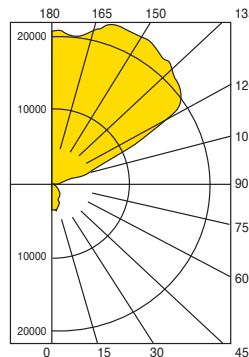

MH-DI Ordering Information: (MH-DI/PM4/750/MT/P/277/PS)

Pendant	Specify Wattage	Remote Ballast Options		Specify Voltage	Other Options	
4'	PM4	250W	Multi-tap	120-480	250 Watt Quartz Restrike	QR
6'	PM6	400W	480 Volt		Lamp Included	LI
8'	PM8	750W	Indoor Enclosed Ballast Potted		Pulse Start	PS
		1000W	Indoor Enclosed Ballast Non-Potted		Acrylic Lens	AL
	xxx (Specify)				Cube Lens	CL
					Wire Guard	WG

Photometrics Test (1,000 Watt)

Light between 90° and 120° is proven non-reflective and does not produce any light at floor levels.

Test Facility: Independent Testing Laboratories, Inc.

Test Numbers: ITL46917
Lamp: 400-watt metal halide, base up, 40,000 lumens

Test Facility: Independent Testing Laboratories, Inc.

Test Numbers: ITL46918
Lamp: 1000-watt metal halide, base up, 115,000 lumens

IES Files upon request.