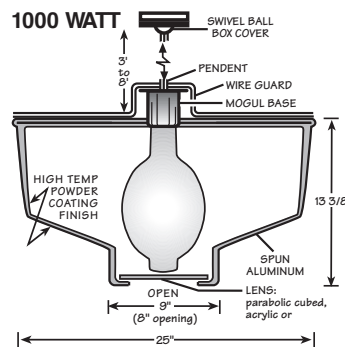

MH-DI Ordering Information: (MH-DI/PM4/750/MT/P/277/PS)

Pendant	Specify Wattage	Remote Ballast Options		Specify Voltage	Other Options	
4'	PM4	250W	Multi-tap	120-480	250 Watt Quartz Restrike	QR
6'	PM6	400W	480 Volt		Lamp Included	LI
8'	PM8	750W	Indoor Enclosed Ballast Potted		Pulse Start	PS
		1000W	Indoor Enclosed Ballast Non-Potted		Acrylic Lens	AL
	xxx (Specify)				Cube Lens	CL
					Wire Guard	WG

Photometrics Test (1,000 Watt)

Light between 90° and 120° is proven non-reflective and does not produce any light at floor levels.

Test Facility: Independent Testing Laboratories, Inc.

Test Numbers: ITL46917
Lamp: 400-watt metal halide, base up, 40,000 lumens

Test Facility: Independent Testing Laboratories, Inc.

Test Numbers: ITL46918
Lamp: 1000-watt metal halide, base up, 115,000 lumens

IES Files upon request.