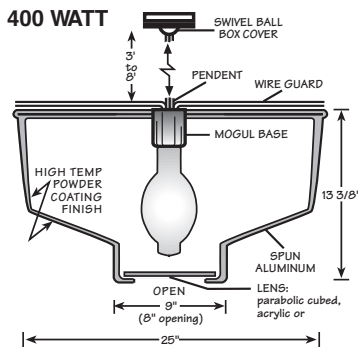

MH-DI Ordering Information: (MH-DI/PM4/750/MT/P/277/PS)

Pendant	Specify Wattage	Remote Ballast Options		Specify Voltage	Other Options	
4'	PM4	250W	Multi-tap	120-480	250 Watt Quartz Restrike	QR
6'	PM6	400W	480 Volt		Lamp Included	LI
8'	PM8	750W	Indoor Enclosed Ballast Potted		Pulse Start	PS
		1000W	Indoor Enclosed Ballast Non-Potted		Acrylic Lens	AL
	xxx (Specify)				Cube Lens	CL
					Wire Guard	WG

Photometrics Test (1,000 Watt)

Light between 90° and 120° is proven non-reflective and does not produce any light at floor levels.

Test Facility: Independent Testing Laboratories, Inc.

Test Numbers: ITL46917
Lamp: 400-watt metal halide, base up, 40,000 lumens

Test Facility: Independent Testing Laboratories, Inc.

Test Numbers: ITL46918
Lamp: 1000-watt metal halide, base up, 115,000 lumens

IES Files upon request.