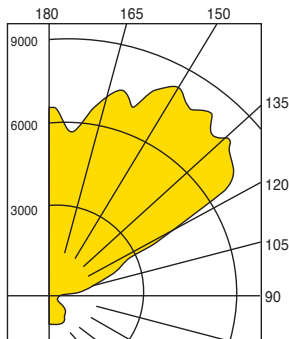

MH-DI Ordering Information: (MH-DI/PM4/750/MT/P/277/PS)

Pendant	Specify Wattage	Remote Ballast Options		Specify Voltage	Other Options	
4'	PM4	250W	Multi-tap	120-480	250 Watt Quartz Restrike	QR
6'	PM6	400W	480 Volt		Lamp Included	LI
8'	PM8	750W	Indoor Enclosed Ballast Potted		Pulse Start	PS
		1000W	Indoor Enclosed Ballast Non-Potted		Acrylic Lens	AL
	xxx (Specify)				Cube Lens	CL
					Wire Guard	WG

Photometrics Test (1,000 Watt)

Light between 90° and 120° is proven non-reflective and does not produce any light at floor levels.

Test Facility: Independent Testing Laboratories, Inc.

Test Numbers: ITL46917
Lamp: 400-watt metal halide, base up, 40,000 lumens

Test Facility: Independent Testing Laboratories, Inc.

Test Numbers: ITL46918
Lamp: 1000-watt metal halide, base up, 115,000 lumens

IES Files upon request.