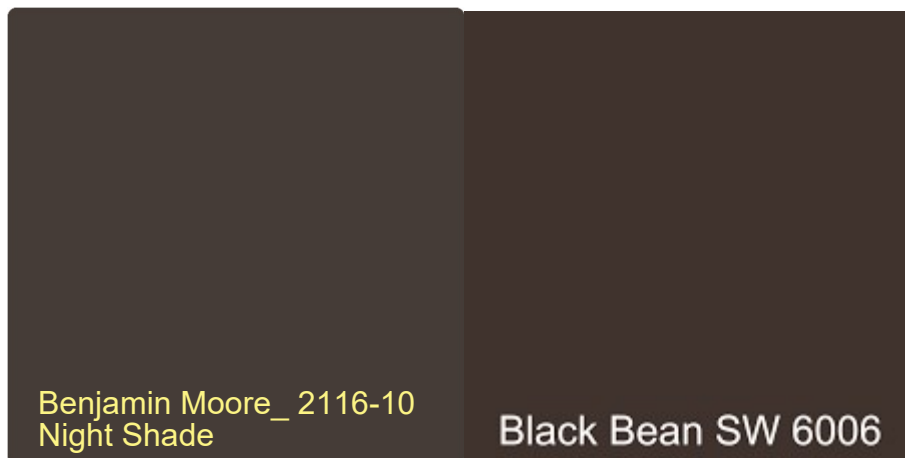

LIGHT BODY COLORS

MEDIUM BODY COLORS

DARK BODY COLORS

NEW COLORS FOR 2019/2020 ADDED

FRONT DOOR AND GARAGE DOOR COLORS ONLY

BAND ON HOUSE ONLY (TRIM)