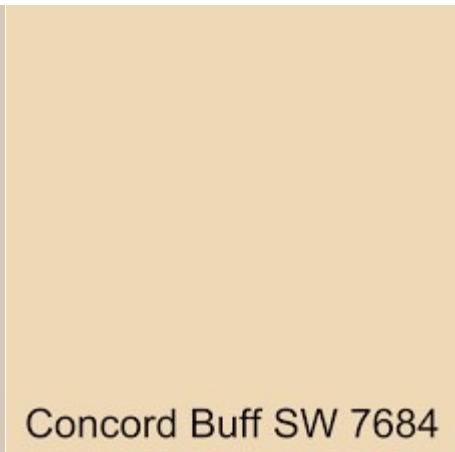

LIGHT BODY COLORS

MEDIUM BODY COLORS

DARK BODY COLORS

NEW COLORS FOR 2019/2020 ADDED

FRONT DOOR AND GARAGE DOOR COLORS ONLY

BAND ON HOUSE ONLY (TRIM)