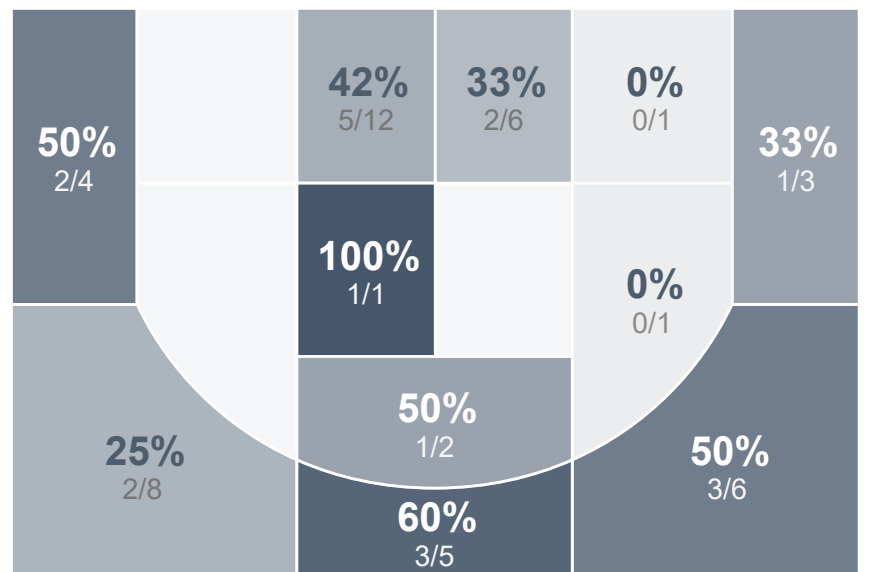

Box Score Report

BHS vs Bismarck Century - Jan 21, 2022 - L 57-65

Period Stats

Team	1	2	Final
BHS	31	26	57
CHS	34	31	65

Run Graph

Team Stats

	BHS	CHS
Field Goal %	33.9%	40.8%
Effective Field Goal %	42.9%	52.0%
2FG Made/Attempted	9/29	9/23
2FG%	31.0%	39.1%
3FG Made/Attempted	10/27	11/26
3FG%	37.0%	42.3%
FT Made/Attempted	9/17	14/16
Free Throw Percentage	52.9%	87.5%
Points Per Possession	0.90	1.07
Transition Points	12	7
Points Off Turnovers	16	13
Second Chance Points	6	10
Points in the Paint	8	16
Offensive Rebounds	13	15
Defense Rebounds	14	26
Assists	16	17
Deflections	11	3
Steals	7	9
Blocks	3	7
Turnovers	12	19
Personal Fouls	17	19
Charges Taken	3	0

Girls Varsity Basketball

Bismarck Century High School

Girls Varsity Basketball's Player Stats

Name	Pts	FG	3FG	FT	+/-	MINS	OREB	DREB	AST	DEFL	STL	BLK	TO	FOUL	CHG
#0 Katie Greff	2	1/3	0/0	0/0	+ 4	11	0	1	1	1	0	0	1	0	1
#1 Paige Breuer	4	2/5	0/2	0/0	- 14	15	0	1	0	1	0	0	1	0	0
#2 Sydney Gerving	2	1/4	0/0	0/0	- 1	18	2	2	1	3	1	2	2	3	0
#5 Mia Hinsz	0	0/0	0/0	0/0	- 13	13	0	0	0	0	0	0	0	1	0
#11 Miyah Holzworth	3	1/6	0/3	1/2	- 4	27	1	1	1	3	2	0	0	2	0
#22 Jersey Berg	10	4/6	2/3	0/0	- 8	13	0	0	1	0	1	0	0	2	0
#23 Payton Gerving	7	2/11	2/8	1/4	0	31	1	3	6	1	0	0	4	1	1
#24 Peyton Neumiller	23	6/13	5/8	6/8	+ 1	25	0	1	3	1	2	1	1	5	0
#33 Ali Gulleeson	5	2/6	1/3	0/0	- 1	25	2	1	3	1	1	0	2	2	1
#45 Raya Rood	1	0/2	0/0	1/3	- 4	15	1	4	0	0	0	0	1	1	0