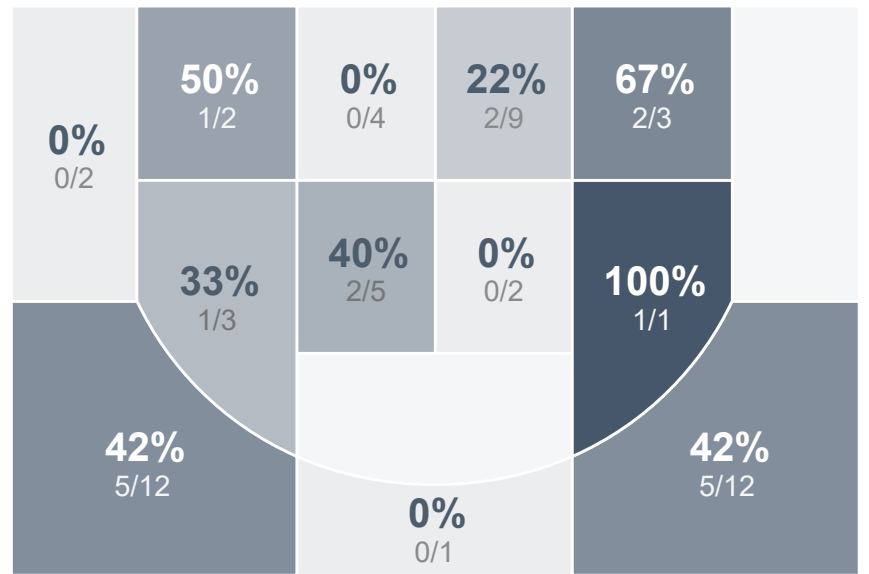

Box Score Report

BHS vs Bismarck Century - Jan 21, 2022 - L 57-65

Period Stats

Team	1	2	Final
BHS	31	26	57
CHS	34	31	65

Run Graph

Team Stats

	BHS	CHS
Field Goal %	33.9%	40.8%
Effective Field Goal %	42.9%	52.0%
2FG Made/Attempted	9/29	9/23
2FG%	31.0%	39.1%
3FG Made/Attempted	10/27	11/26
3FG%	37.0%	42.3%
FT Made/Attempted	9/17	14/16
Free Throw Percentage	52.9%	87.5%
Points Per Possession	0.90	1.07
Transition Points	12	7
Points Off Turnovers	16	13
Second Chance Points	6	10
Points in the Paint	8	16
Offensive Rebounds	13	15
Defense Rebounds	14	26
Assists	16	17
Deflections	11	3
Steals	7	9
Blocks	3	7
Turnovers	12	19
Personal Fouls	17	19
Charges Taken	3	0

Girls Varsity Basketball

Bismarck Century High School

Girls Varsity Basketball's Player Stats

Name	Pts	FG	3FG	FT	+/-	MINS	OREB	DREB	AST	DEFL	STL	BLK	TO	FOUL	CHG
#0 Katie Greff	2	1/3	0/0	0/0	+ 4	11	0	1	1	1	0	0	1	0	1
#1 Paige Breuer	4	2/5	0/2	0/0	- 14	15	0	1	0	1	0	0	1	0	0
#2 Sydney Gerving	2	1/4	0/0	0/0	- 1	18	2	2	1	3	1	2	2	3	0
#5 Mia Hinsz	0	0/0	0/0	0/0	- 13	13	0	0	0	0	0	0	0	1	0
#11 Miyah Holzworth	3	1/6	0/3	1/2	- 4	27	1	1	1	3	2	0	0	2	0
#22 Jersey Berg	10	4/6	2/3	0/0	- 8	13	0	0	1	0	1	0	0	2	0
#23 Payton Gerving	7	2/11	2/8	1/4	0	31	1	3	6	1	0	0	4	1	1
#24 Peyton Neumiller	23	6/13	5/8	6/8	+ 1	25	0	1	3	1	2	1	1	5	0
#33 Ali Gulleeson	5	2/6	1/3	0/0	- 1	25	2	1	3	1	1	0	2	2	1
#45 Raya Rood	1	0/2	0/0	1/3	- 4	15	1	4	0	0	0	0	1	1	0