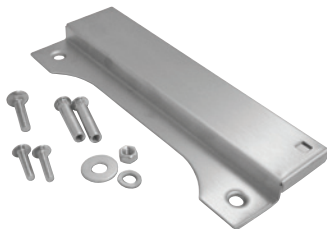

9600 SERIES SURFACE MOUNTED RIM EXIT DEVICE STRIKES

BHMA
CERTIFIED
GRADE 1

- The 9600 series Genesis III™ continues to set the standard for surface mounted electric strikes
- Features an internally mounted solenoid and two stainless steel, independently-operating locking mechanisms
- All components encased in the 3/4" thick stainless steel housing, requiring no cuts to the jamb prior to installation
- For rim exit devices
- Field selectable fail secure/fail safe
- Field selectable dual voltage 12VDC or 24VDC
 - » .45 Amps @ 12VDC continuous duty
 - » .25 Amps @ 24VDC continuous duty
- Strike body depth: 3/4"
- Accommodates up to 3/4" pullman latch
- For steel, aluminum & wood frame application
- Stainless steel construction
- Non-handed
- UL1034, burglary resistant listed
- ANSI/BHMA A156.31, Grade 1
- ANSI A250.13-2003 windstorm listed

MFG #	DESCRIPTION	EZ #
9600 630	Complete Surface Mounted Strike	072790
9600 630LBSM	With Latchbolt Strike Monitor	085932
9600 108	1/8" Spacer Plate For 9600 Series	077041

ELECTRICAL ACCESSORIES & LATCH GUARD

150

150 STRIKE LATCH GUARD

- Stainless steel
- Installed at the edge of the door to cover the lock and electric strike
- 626 finish only
- Compatible with:
 - » Folger Adam - 712, 712-75, 732, 732-75, 742-75
 - » HES - 1006, 4500, 5000, 5200, 7000 (791 & 792 options only), 7500 & 8000 (previously known as 5900 series) series

2001M

2001 BRIDGE RECTIFIER

- Easy-to-use plug-in bridge rectifier allows you the ability to convert your current from AC to DC
- 35V, 1 Amp

2005M3

2005 SMART PAC III™

- In-line power control able to receive input voltages from 12-32V AC or DC
- Built-in bridge rectifier provides 12 or 24VDC output
- Under continuous duty the output VDC is reduced by 25% to extend the life of the electric strike
- Includes in-line fuse, MOV and 2-8 second adjustable timer