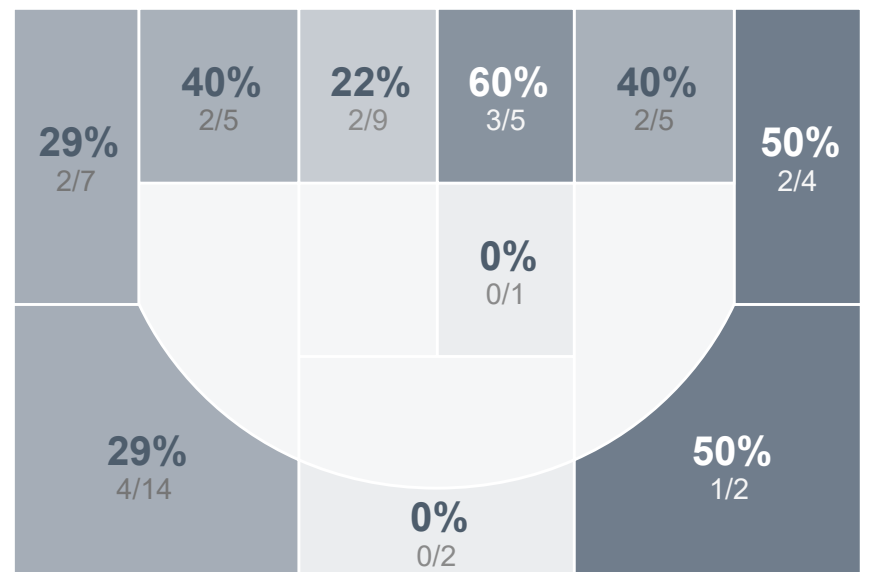

Bismarck Legacy High School