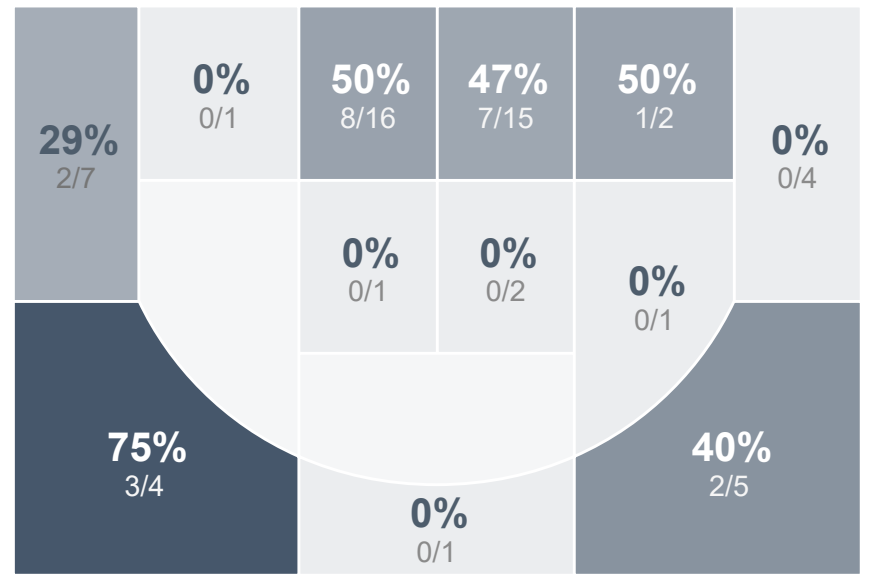

Mandan Boys' Varsity Basketball