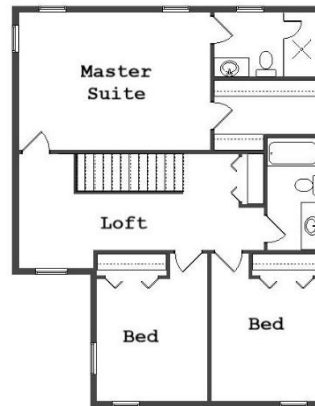

Your Land Your Style Your Home Your Way

Design + Build = Your Best Value

Affordable Value Lifestyle Design Series

The **Kraus** Company
DESIGN BUILD

248-972-5549

We Welcome Your Changes
to All of Our Plans

Memphis Downs (LS)
1960 Sq.Ft.

Copyright © 2021 Kraus Design Build
All Rights Reserved

Setting the New Standard