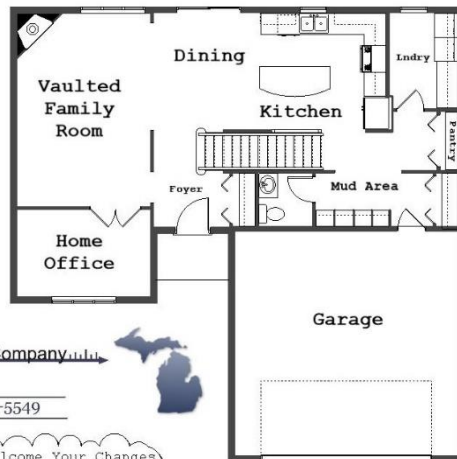

Your Land Your Style Your Home Your Way

Design + Build = Your Best Value

Affordable Value Lifestyle Design Series

The **Kraus** Company
DESIGN BUILD

248-972-5549

We Welcome Your Changes
to All of Our Plans

Memphis Downs (LS)
1960 Sq.Ft.

Copyright © 2021 Kraus Design Build
All Rights Reserved

Setting the New Standard