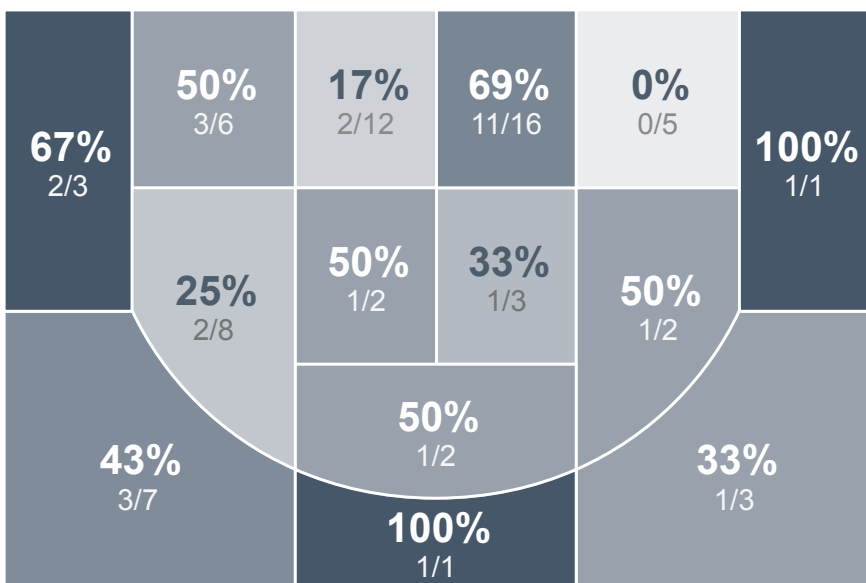

Girls' Varsity Basketball