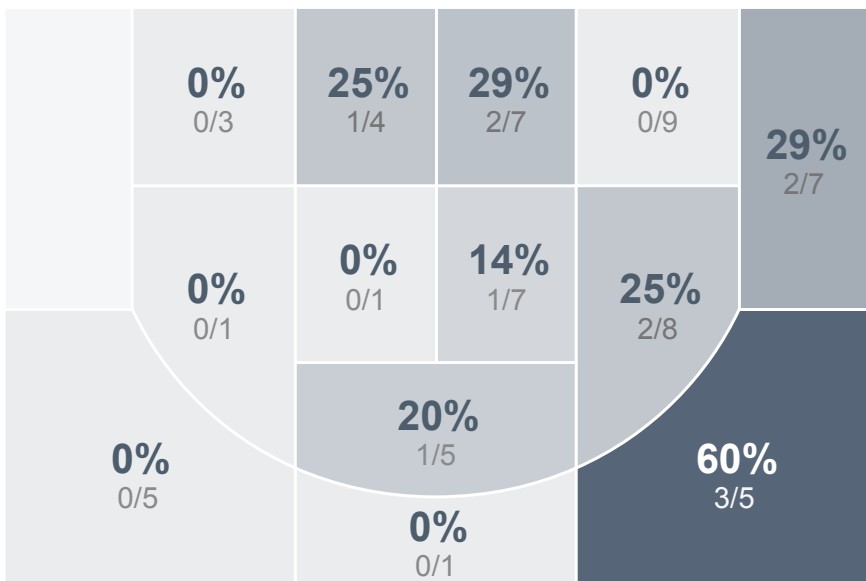

Watford City High School