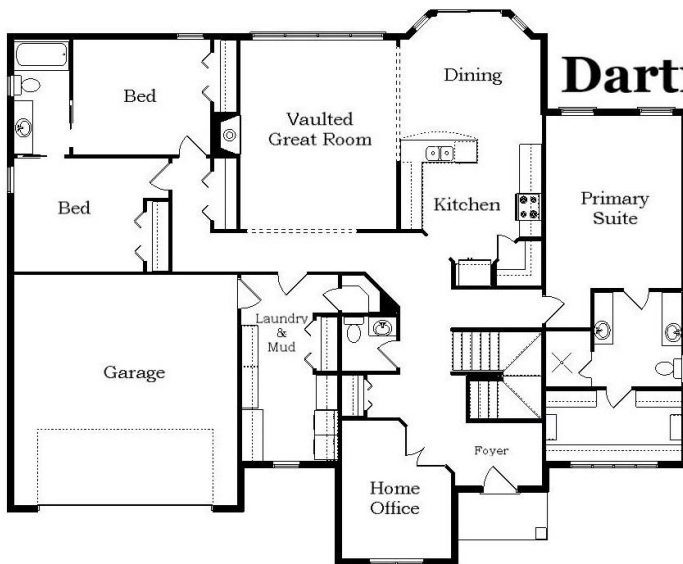

Your Land Your Style Your Home Your Way

Design + Build = Your Best Value

Value Engineered for Unique Affordability

Dartmouth Ranch II LS 2150 Sq.Ft.

Copyright © 2023 Kraus Design
All Rights Reserved

We Welcome Your Changes
to All of Our Plans

The **Kraus** Company
DESIGN BUILD

Setting the New Standard