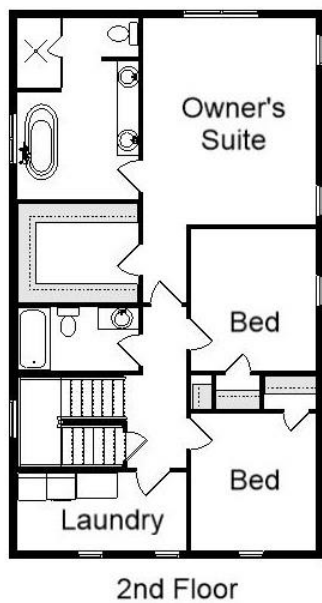

Your Land Your Style Your Home Your Way
Design + Build = Your Best Value

In Town 4011 D
2800 Sq.Ft.

Customizable Plan
to Meet Your Needs

Copyright © 2019 Kraus Design Build
All Rights Reserved

Setting the New Standard