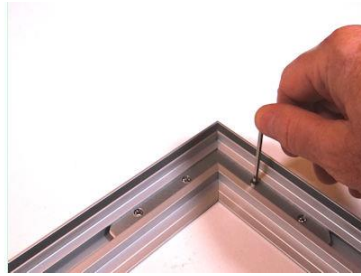

## **NEW - TS29SEG Extrusion for Silicon Edge Wall-Mounted Frames**

**With a Price per Foot of \$2.80!!  
And Free Shipping Until 9/15/2017.**

**[Get your Quote Now](#)**

Take advantage today of our exceptional shipping promotion with the launch of our new product: The TS29SEG, an aluminum extrusion for fabricating Wall-mounted Silicone Edge Frames. A product of great quality with a clear anodized aluminum look.

Perfect for indoor Silicon Edge Graphics displayed in:

- Retail Stores
- Corporate Lobbies
- Board Rooms
- Hotels
- Car dealers
- Sports Arenas
- Offices
- Theaters
- Trade-shows...etc.

(\* ) All our extrusions products are designed and fabricated in the USA.

Installing Silicone Ribbon

SEG Frame in Retail Store