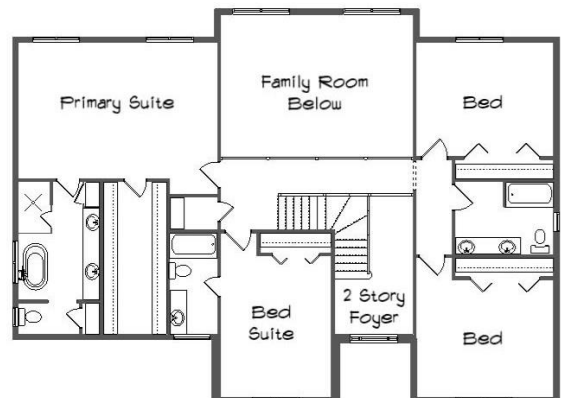

## Design + Build = Your Best Value

Customizable Plan to Meet Your Needs

**Atlanta Manor VII MG**  
**3425 Sq. Ft.**

Copyright © 2019 Kraus Design Build  
All Rights Reserved

The **Kraus** Company  
DESIGN BUILD