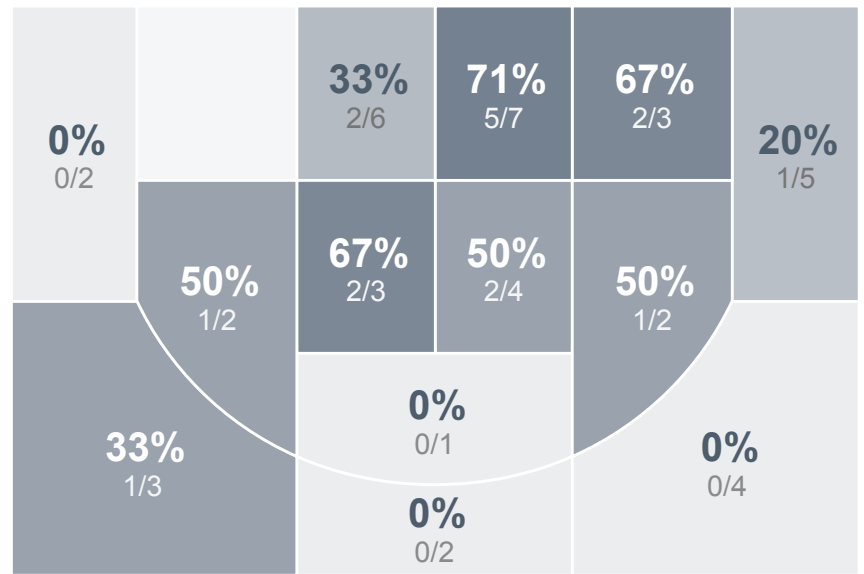

Watford City Girls Basketball