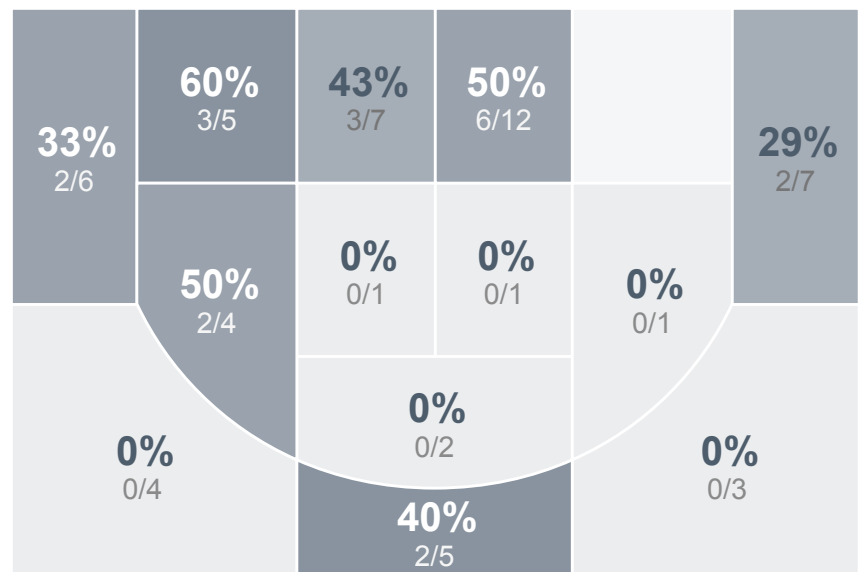

Minot High School