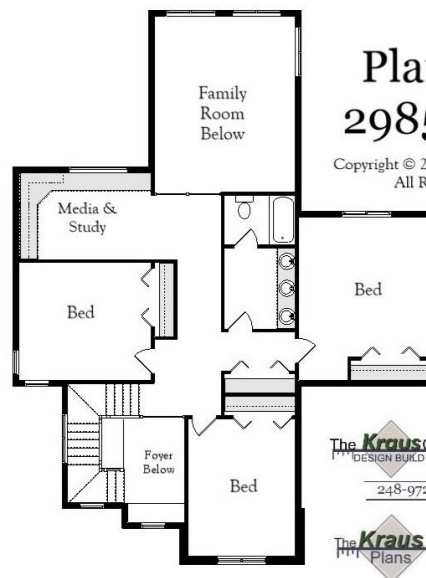

Your Land Your Style Your Home Your Way

Design + Build = Your Best Value

Setting the New Standard

Your Land Your Style Your Home Your Way
Design + Build = Your Best Value

Plan 2403
2985 Sq.Ft.

Copyright © 2022 Kraus Design Build
All Rights Reserved