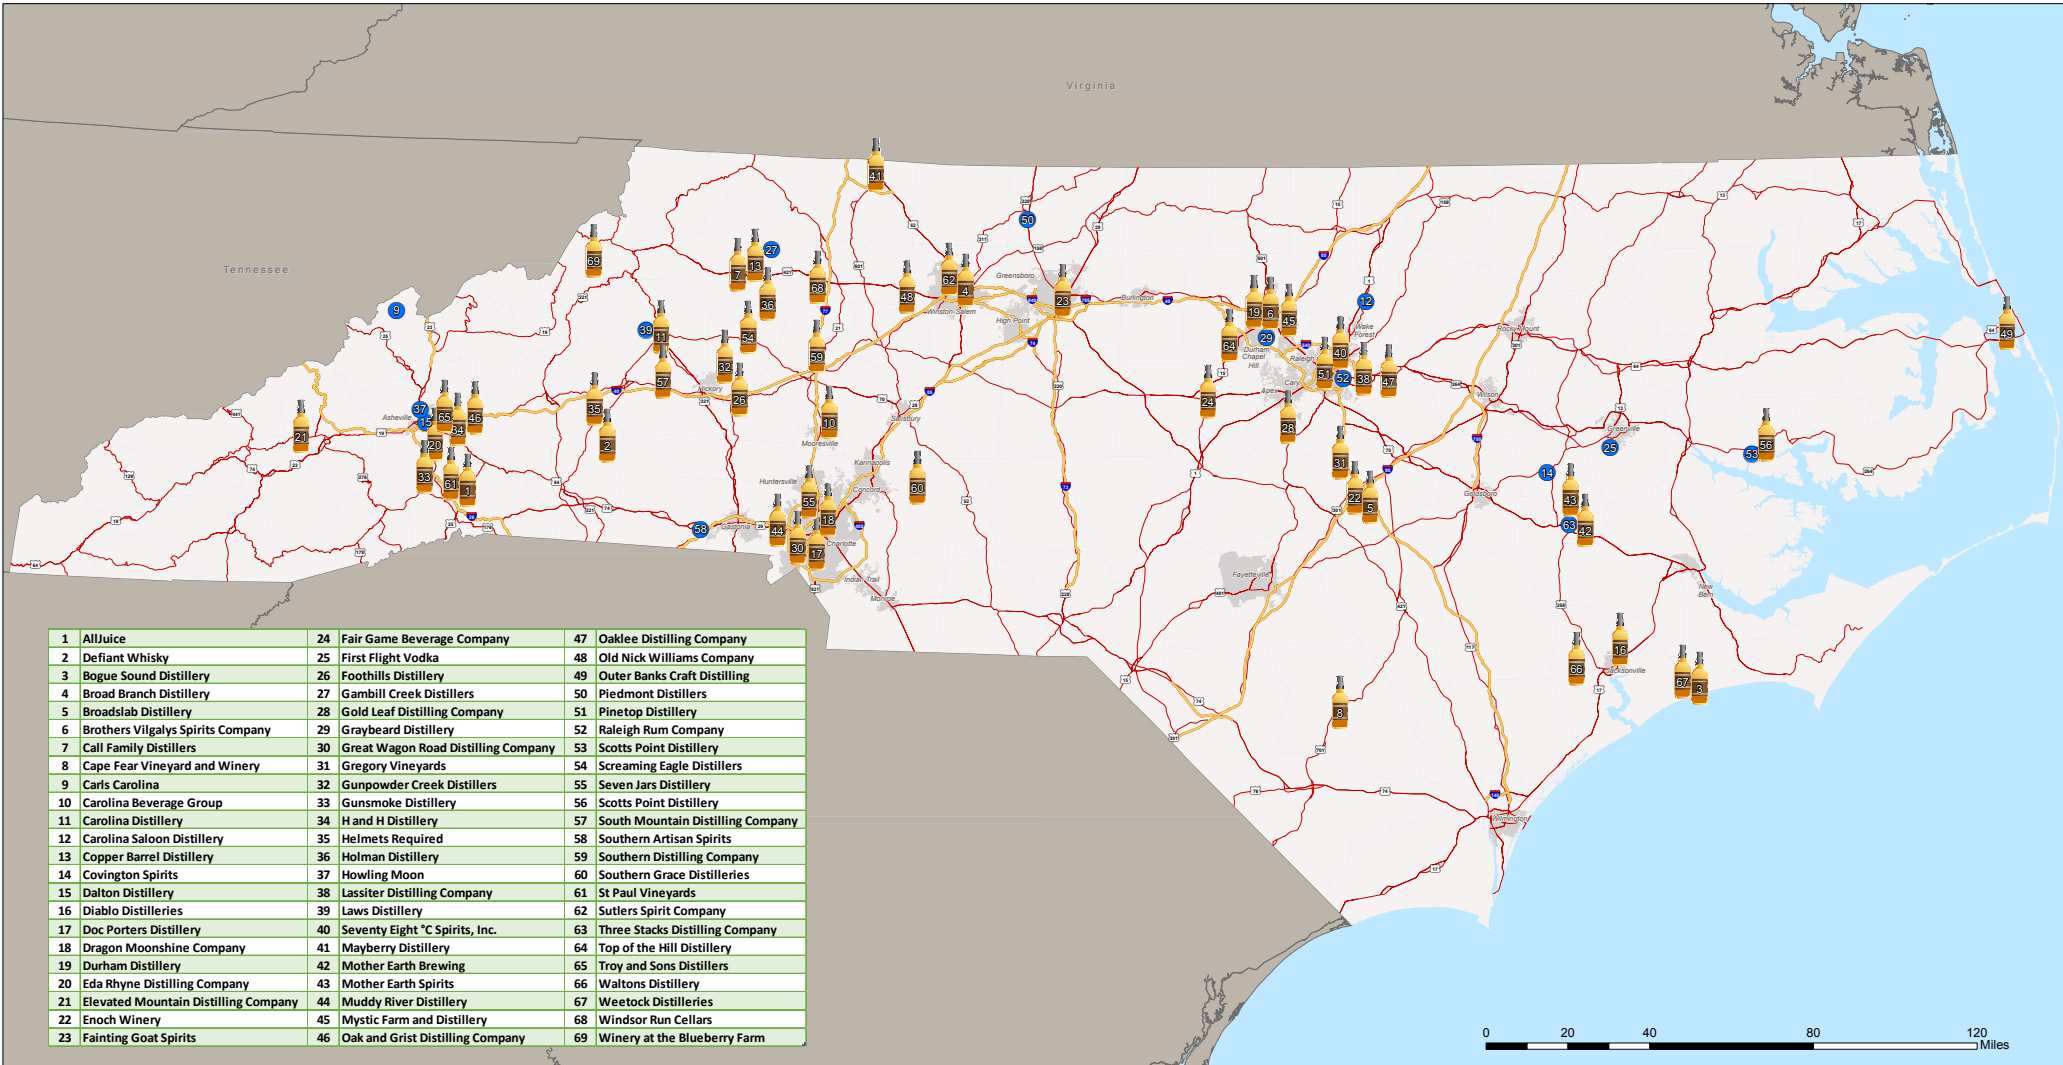

North Carolina Distilleries

(as of January 2018)

1 AllJuice	24 Fair Game Beverage Company	47 Oaklee Distilling Company
2 Defiant Whisky	25 First Flight Vodka	48 Old Nick Williams Company
3 Bogue Sound Distillery	26 Foothills Distillery	49 Outer Banks Craft Distilling
4 Broad Branch Distillery	27 Gambill Creek Distillers	50 Piedmont Distillers
5 Broadslab Distillery	28 Gold Leaf Distilling Company	51 Pinetop Distillery
6 Brothers Vilgalys Spirits Company	29 Graybeard Distillery	52 Raleigh Rum Company
7 Call Family Distillers	30 Great Wagon Road Distilling Company	53 Scotts Point Distillery
8 Cape Fear Vineyard and Winery	31 Gregory Vineyards	54 Screaming Eagle Distillers
9 Carls Carolina	32 Gunpowder Creek Distillers	55 Seven Jars Distillery
10 Carolina Beverage Group	33 Gunsmoke Distillery	56 Scotts Point Distillery
11 Carolina Distillery	34 H and H Distillery	57 South Mountain Distilling Company
12 Carolina Saloon Distillery	35 Helmets Required	58 Southern Artisan Spirits
13 Copper Barrel Distillery	36 Holman Distillery	59 Southern Distilling Company
14 Covington Spirits	37 Howling Moon	60 Southern Grace Distilleries
15 Dalton Distillery	38 Lassiter Distilling Company	61 St Paul Vineyards
16 Diablo Distilleries	39 Laws Distillery	62 Sutlers Spirit Company
17 Doc Porters Distillery	40 Seventy Eight °C Spirits, Inc.	63 Three Stacks Distilling Company
18 Dragon Moonshine Company	41 Mayberry Distillery	64 Top of the Hill Distillery
19 Durham Distillery	42 Mother Earth Brewing	65 Troy and Sons Distillers
20 Eda Rhyne Distilling Company	43 Mother Earth Spirits	66 Waltons Distillery
21 Elevated Mountain Distilling Company	44 Muddy River Distillery	67 Weetock Distilleries
22 Enoch Winery	45 Mystic Farm and Distillery	68 Windsor Run Cellars
23 Fainting Goat Spirits	46 Oak and Grist Distilling Company	69 Winery at the Blueberry Farm

Distilleries

- Tours
- Does not offer Tours
- Interstate
- US Highway
- City