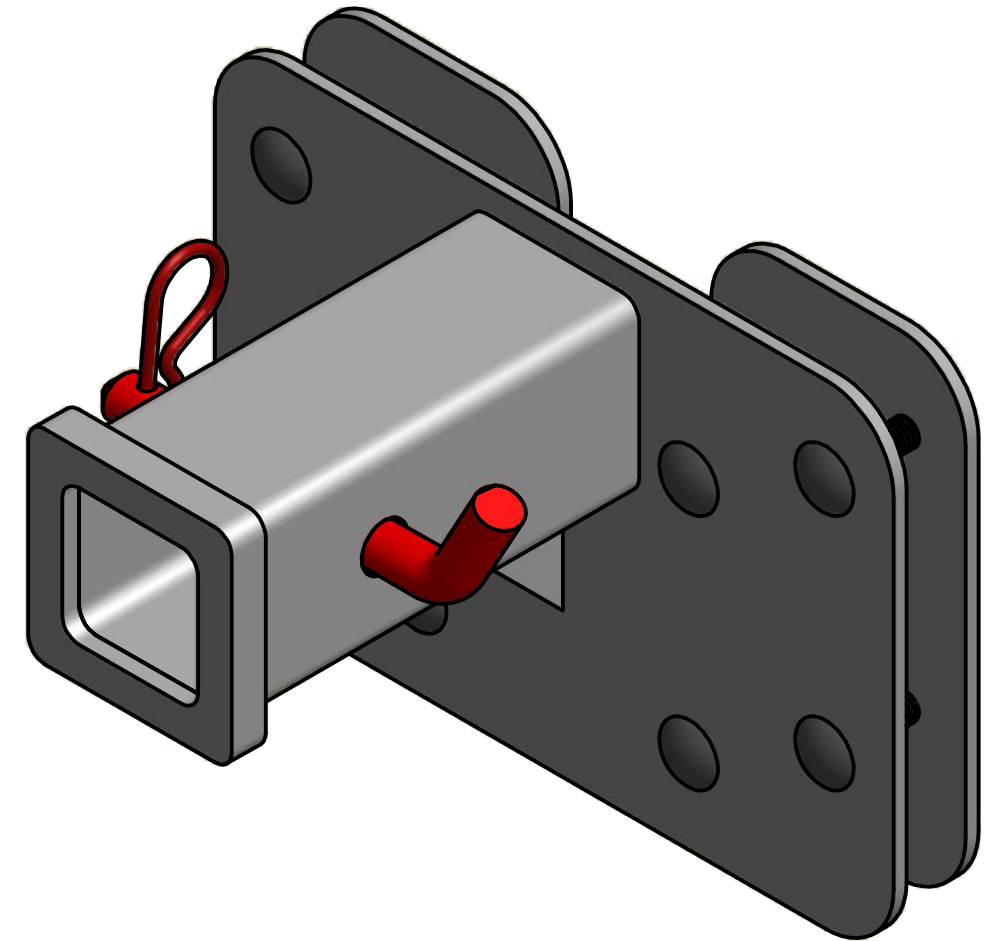

# Hurricane Blower Hitch

Part Number: DTHXZALL

J.C.B

REVISION HISTORY	
REV	DATE
A	3/24/2019

Parts List			
ITEM	QTY	PART NUMBER	DESCRIPTION
1	1	HBH01	D'ttach Hurricane Blower Hitch
2	2	HBH-BP	Backing Plate
3	8	69860103	3/8-16 X 1.75" LG Square Neck Carriage Bolt
4	8	69730014	3/8-16 Flanged Nut
5	1	69860002	5/8 Hitch Pin w/ Cotter Pin