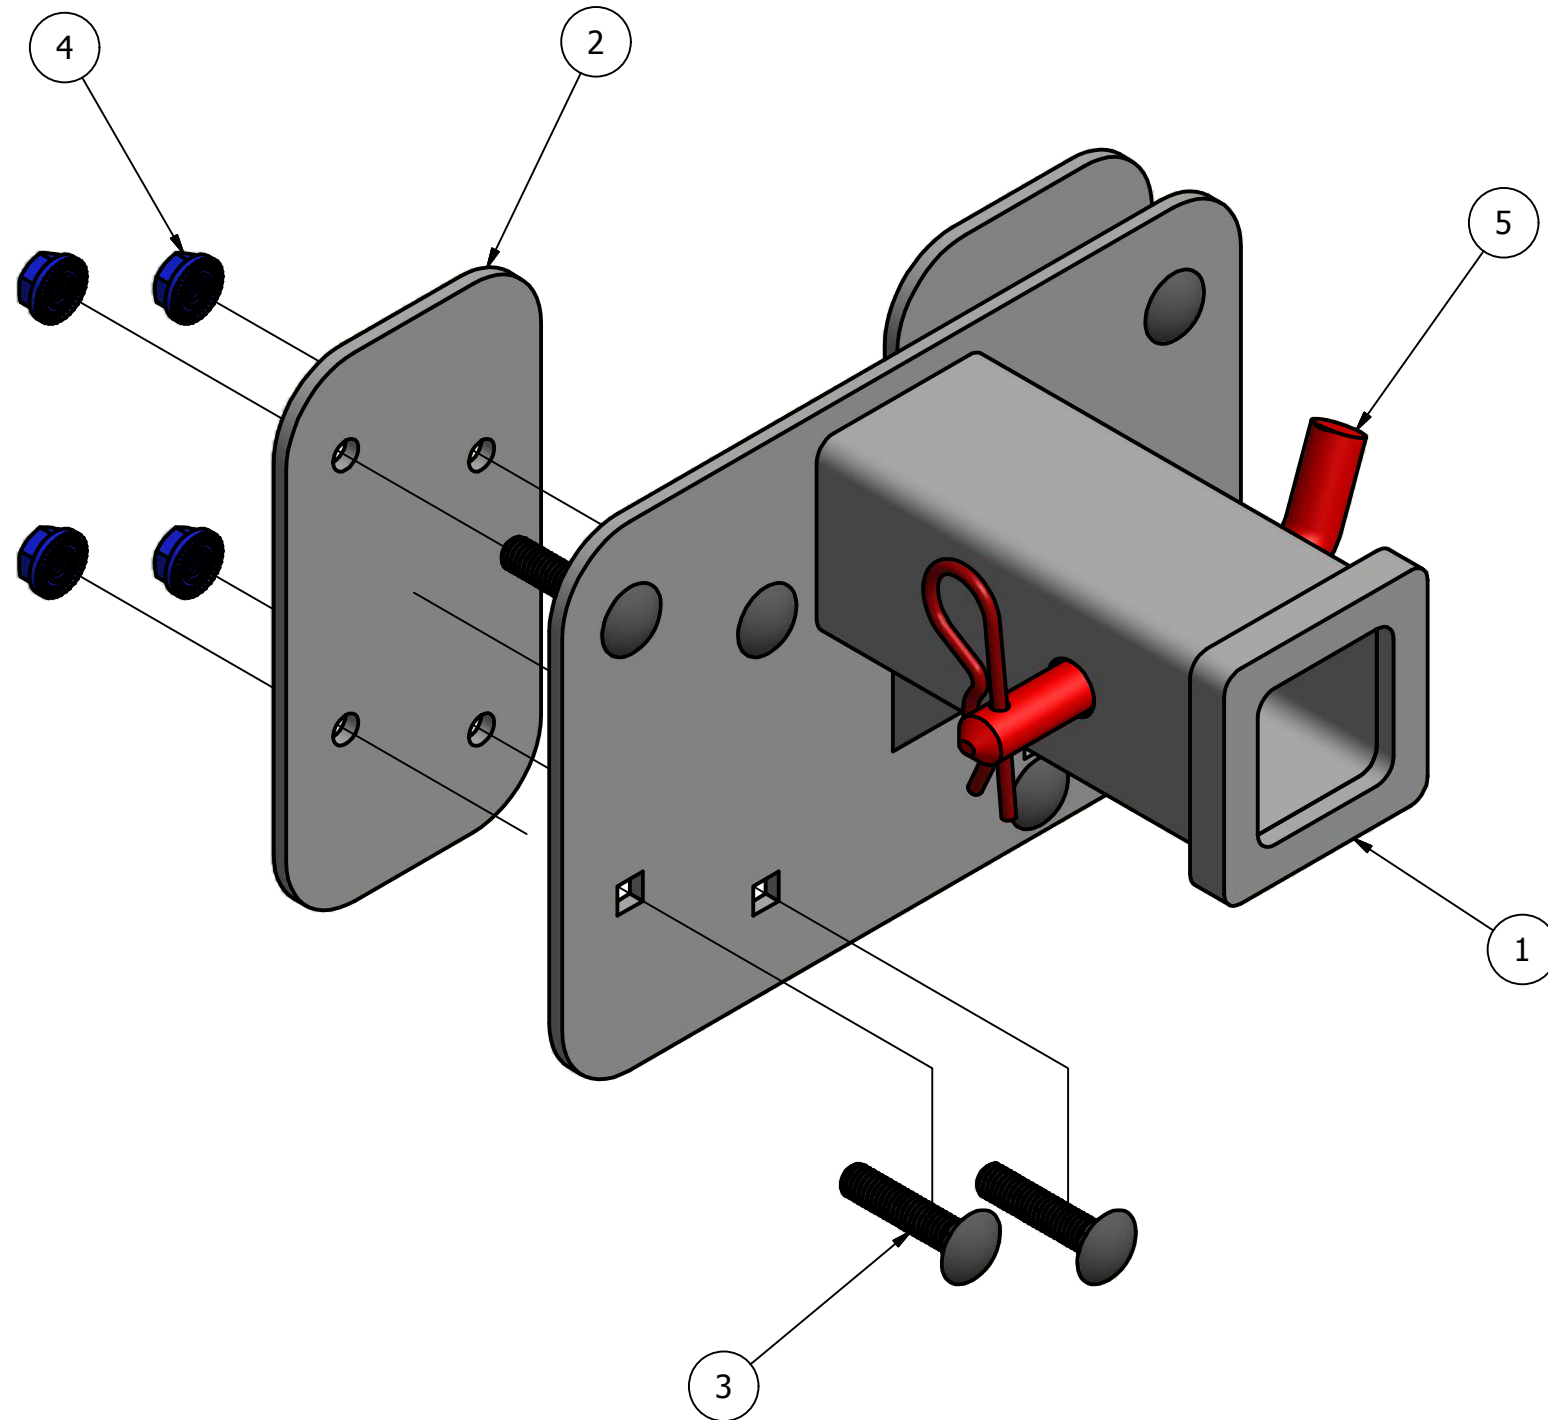

# Hurricane Blower Hitch

Part Number: DTHXZALL

J.C.B

REVISION HISTORY	
REV	DATE
A	3/24/2019

Parts List			
ITEM	QTY	PART NUMBER	DESCRIPTION
1	1	HBH01	D'ttach Hurricane Blower Hitch
2	2	HBH-BP	Backing Plate
3	8	69860103	3/8-16 X 1.75" LG Square Neck Carriage Bolt
4	8	69730014	3/8-16 Flanged Nut
5	1	69860002	5/8 Hitch Pin w/ Cotter Pin