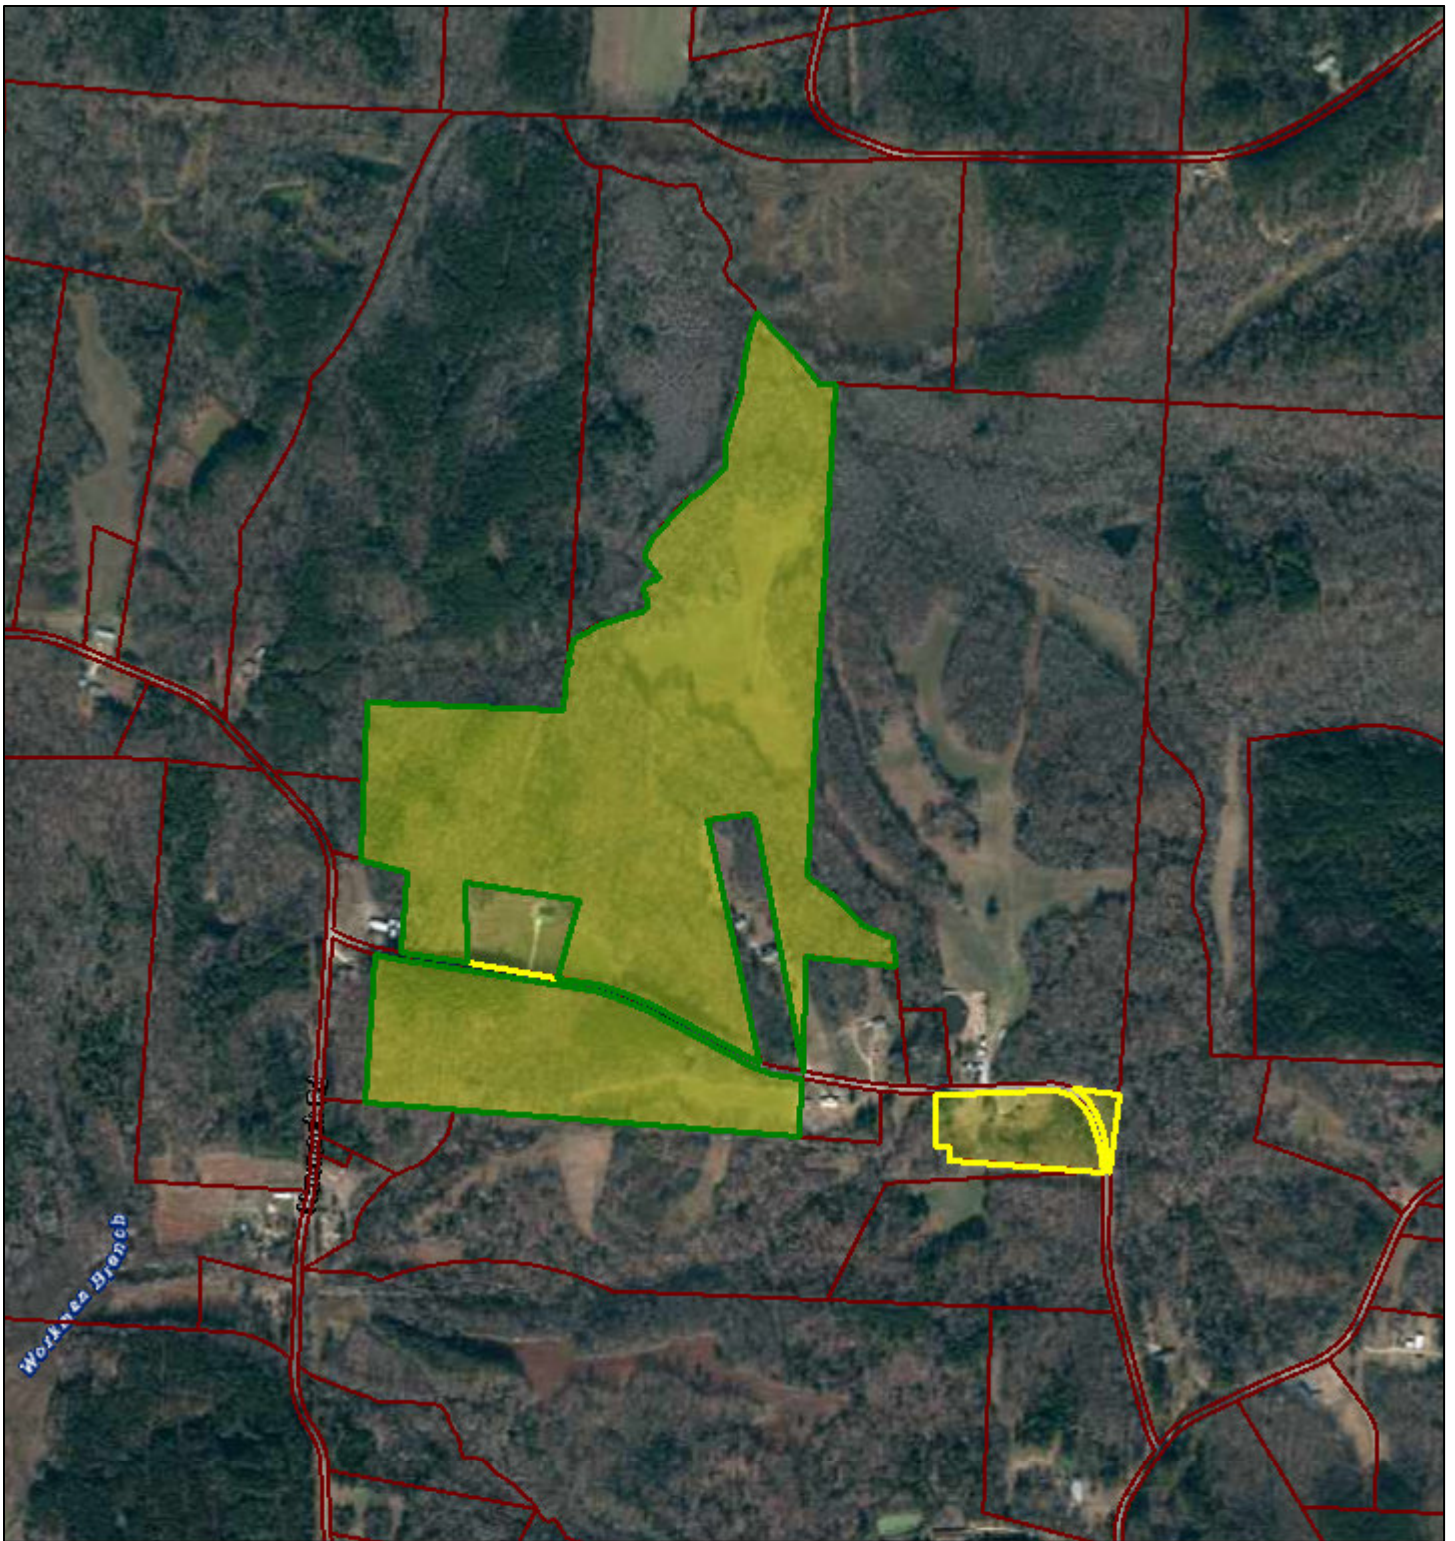

Weakley County - Parcel: 062 001.00

February 16, 2016