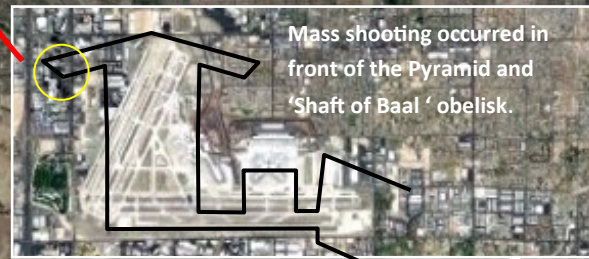

Mass shooting occurred in front of the Pyramid and 'Shaft of Baal' obelisk.

Also the scale relative to the 'Building Block' or city square sections suggest the classic depiction even of the Luciferian Masonic *Reverse Seal of the USA*. In that Seal, there are 13 steps or levels in the unfinished pyramid of Lucifer. In the meanwhile his 'Builders' are frantically seeking to greatly work their 'magic' and rituals by blood to finish so Lucifer can come down from the 'Cloud' to be enthroned as the supposed rightful 'King of Earth', etc. It just so happens that the make-up of the city rows of the Las Vegas 'Pyramid' blocks is made out to be 13 levels.