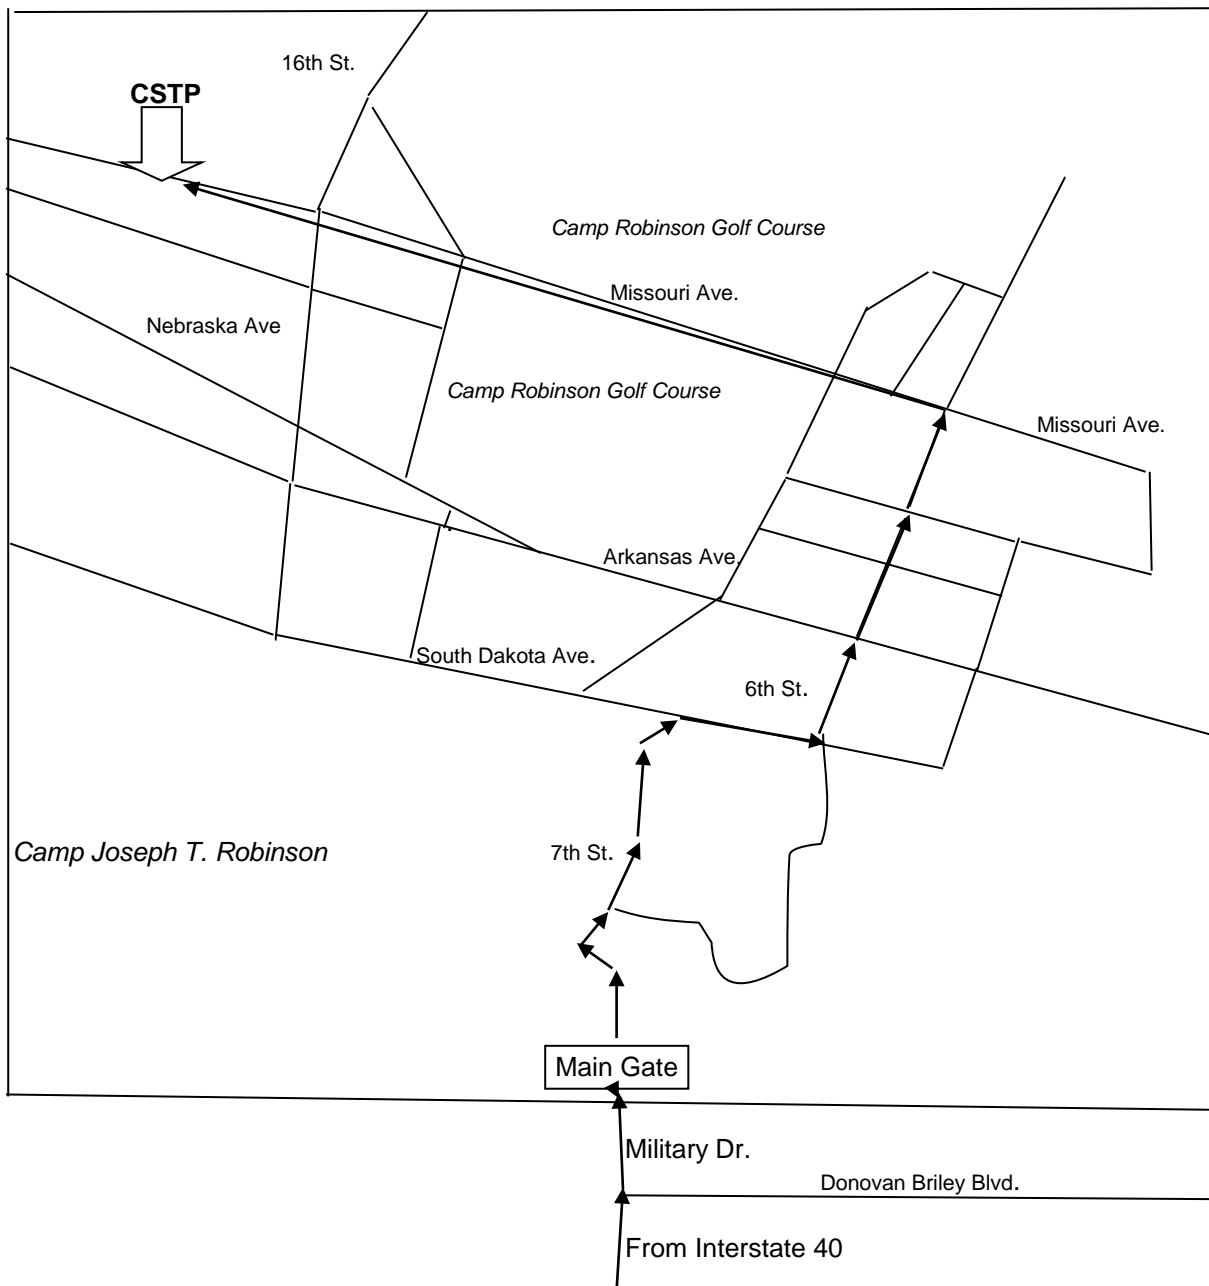

Civillan Student Training Program Map

Traveling East on I-40:

Exit 150-Military Drive
 Go left at the stop sign
 Drive through Burns Park
 Cross McArthur Drive (stop light)
 Go straight to the entrance of Camp Robinson

Traveling West on I-40:

Exit 150-Military Drive
 Go left at stop sign
 Go right at the next stop sign
 Drive through Burns Park
 Cross McArthur Drive (stop light)
 Go straight to the entrance of Camp Robinson

Front Gate - 7th street

Stop sign at the top of the hill--
 Bear right (not a right hand turn) -- South Dakota Ave.
 Then curve toward the left to the first stop sign -- Four way stop (Missouri Ave.)
 Missouri Ave. Make left in front of flags (flags will be on your right hand side)
 Stay straight on Missouri Ave. for 1 mile(through the golf course, pond of the right hand side)
 Civillian Student Training Program (CSTP) on the left hand side, building 16301