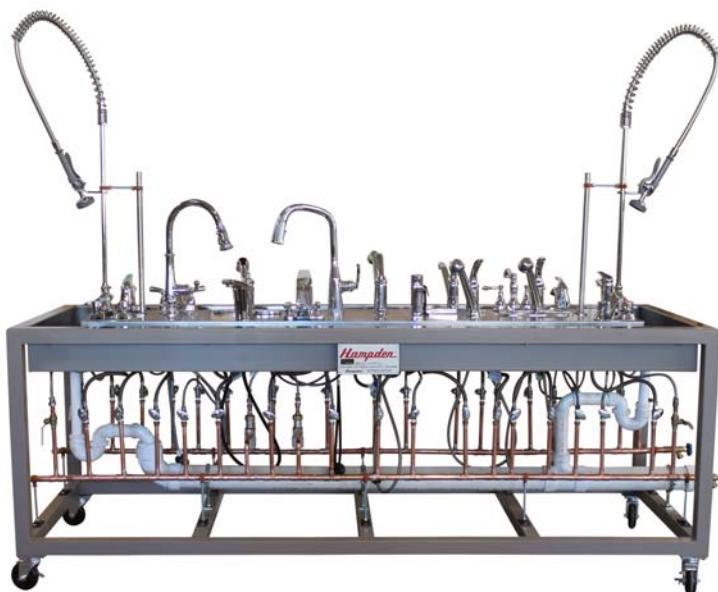

H-FFFT-5 Fixtures/Fittings/Faucets Trainer

Purpose

The **Hampden H-FFFT-5** Fixtures/ Fittings/ Faucets Trainer demonstrates the setup and use of a several lavatory, kitchen, and specialty faucets.

Components

- 3' X 8' X 3' 6" aluminum rolling stand (verify dimensions to fit faucet placement)
- Full length trough on all four sides
- Each faucet with hot and cold supply
- 20 faucets – 8 on each long side – 2 on each short side
- 2" drain for hook up
- 2ea – 3/4" water connection for hook up
- 4 heavy duty wheels all 4 rotating, two locking

Lavatory faucets

- Single handle
 - o Delta 581LF-PP Single Handle Bathroom Faucet
 - o Delta B501LF Single Handle Bathroom Faucet
 - o Delta 534LF-PP Single Handle Lavatory Faucet
 - o Delta 520-MPU-DST Single Handle Lavatory Faucet
- Double handle
 - o Delta B2510LF Two Handle Bathroom Faucet
 - o Chicago Faucets 797-ABCP Lavatory Faucet
 - o Delta 2507LF-HDF Two Handle Pop-Up

Hampden Model H-FFFT-5

Kitchen faucets

- Single handle Pullout spout
 - o Kingston Brass KB3891BL Kitchen Faucet
 - o Delta B4310LF Single Handle Three Hole Pull Out Kitchen Faucet
 - o Proflo PFXC3111CP Single Handle Kitchen Faucet with Side Sprayer
 - o American Standard 4279300.002 Single Handle Pull Down Kitchen Faucet
 - o Delta 9176-PR-DST Single Handle Pull Down Kitchen Faucet
 - o Delta B4310LF Single Handle Single Hole Pull Out Kitchen Faucet