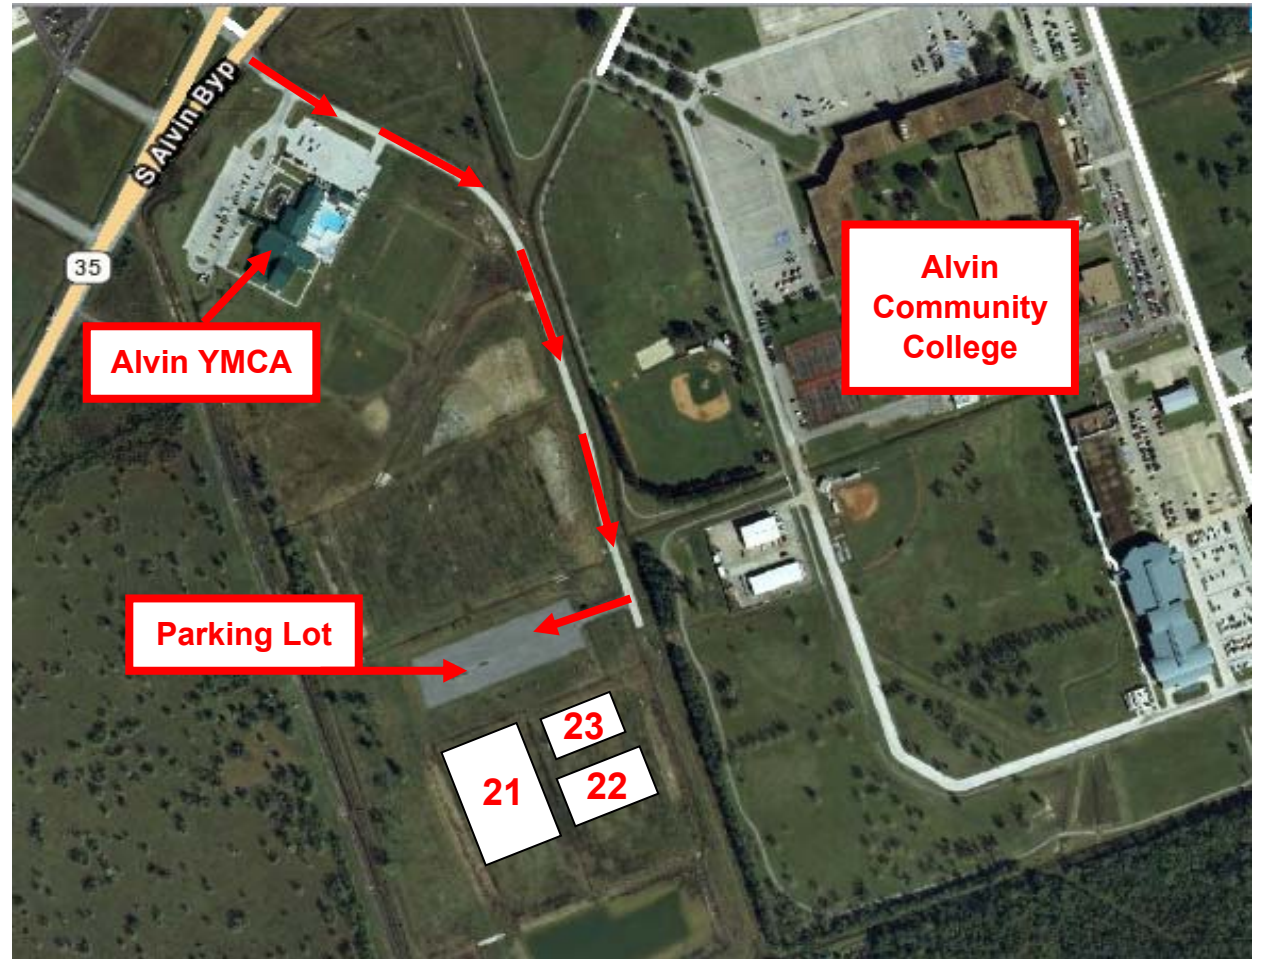

ALVIN YOUTH SOCCER CLUB

BRISCOE PARK

11 v 11 - Field: 21

8 v 8 - Field: 22

6 v 6 - Field: 23

Briscoe Park is located on the south side of Alvin
off of Bypass 35 behind the Alvin YMCA,
just south of the Alvin Community College.