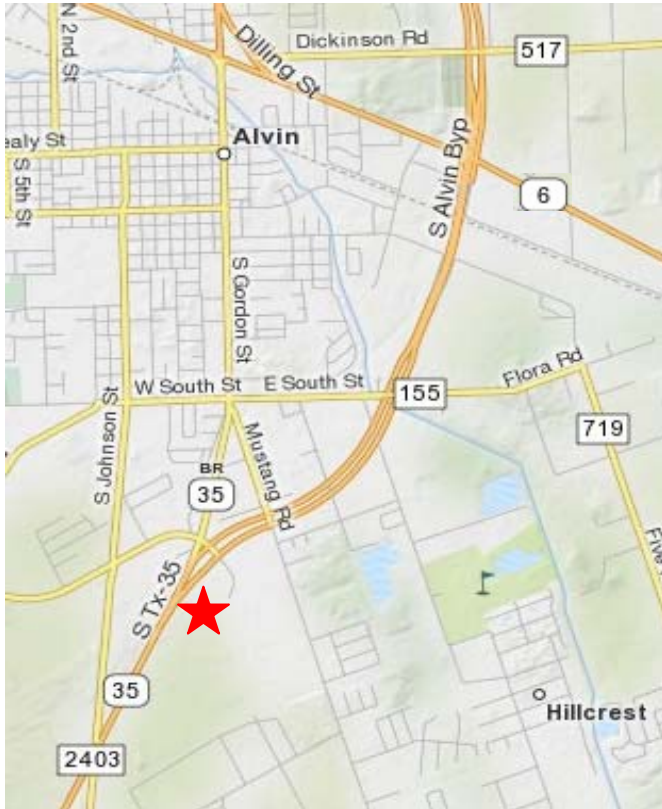

ALVIN YOUTH SOCCER CLUB

BRISCOE PARK

11 v 11 - Field: 21

8 v 8 - Field: 22

6 v 6 - Field: 23

Briscoe Park is located on the south side of Alvin
off of Bypass 35 behind the Alvin YMCA,
just south of the Alvin Community College.