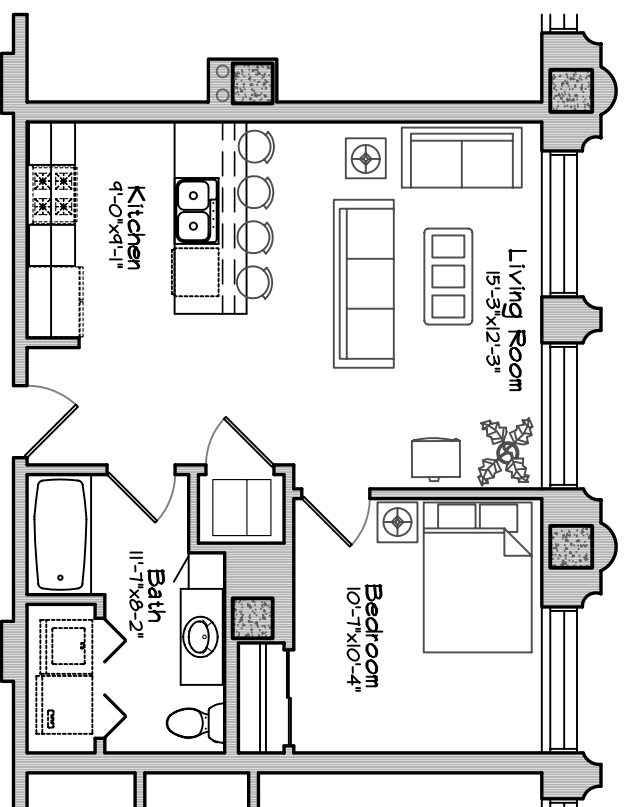

PLANKINTON LOFT APARTMENTS - 3rd FLOOR

Western View

Unit #337 = 607 sq ft
One Bedroom, 1 Bath

Scale : 1/8" = 1'-0"

Square Footage taken from center of corridor/party walls
to exterior of furred walls.