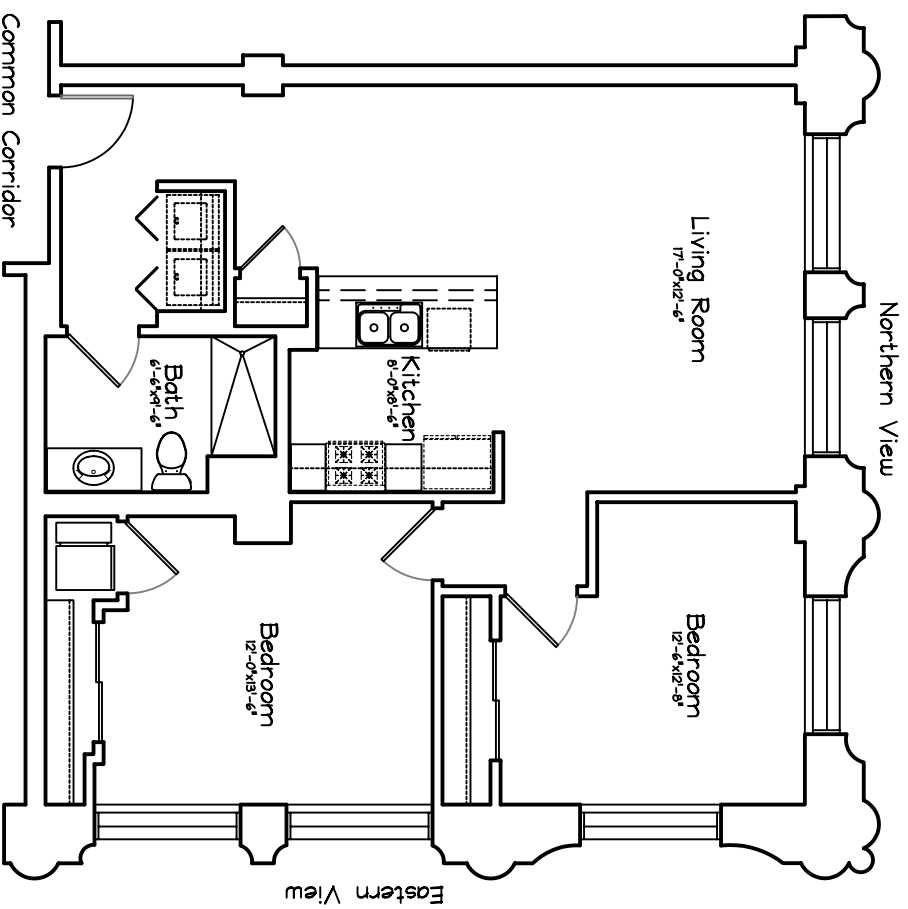

PLANKINTON LOFT APARTMENTS - 4th FLOOR

Unit #413 = 990 sq ft
Two Bedroom, 1 Bath

Scale : 1/8" = 1'-0"

Square Footage taken from center of corridor/party walls to exterior of furred walls.