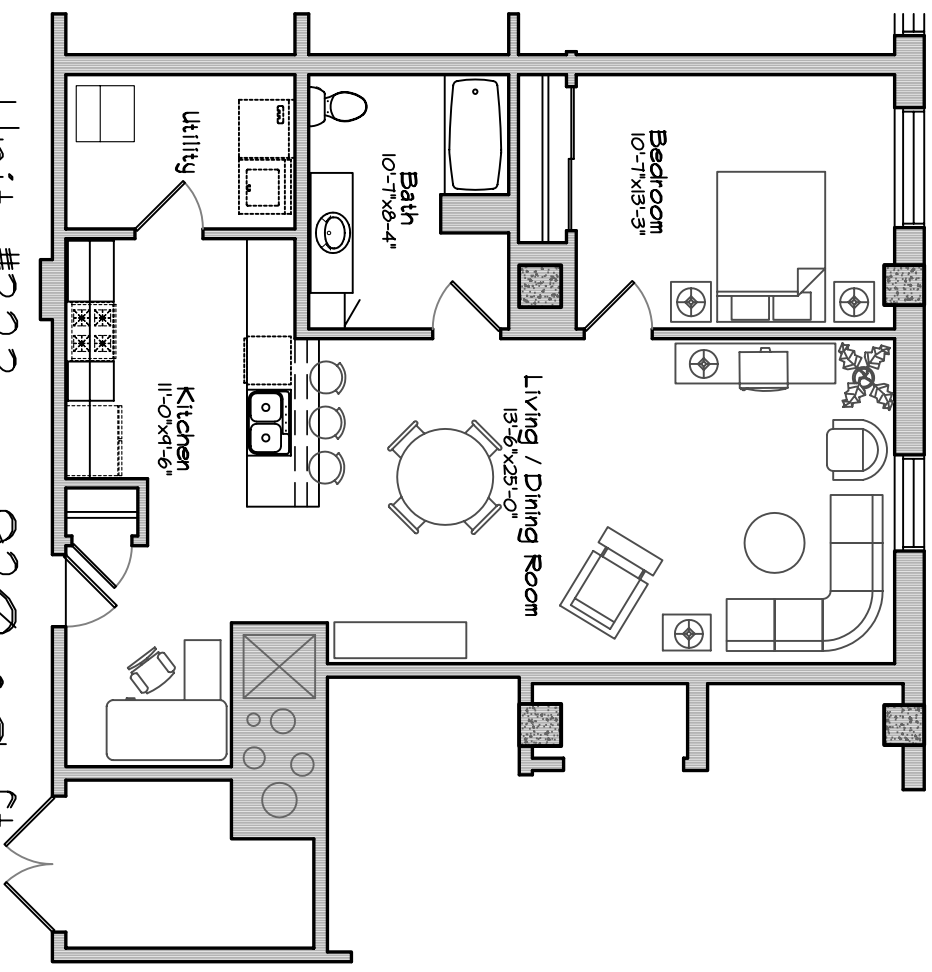

PLANKINTON LOFT APARTMENTS - 3rd FLOOR

Southern View

Unit #323 = 920 sq ft
One Bedroom, 1 Bath

Scale : 1/8" = 1'-0"
Square Footage taken from center of corridor/party walls
to exterior of furred walls.