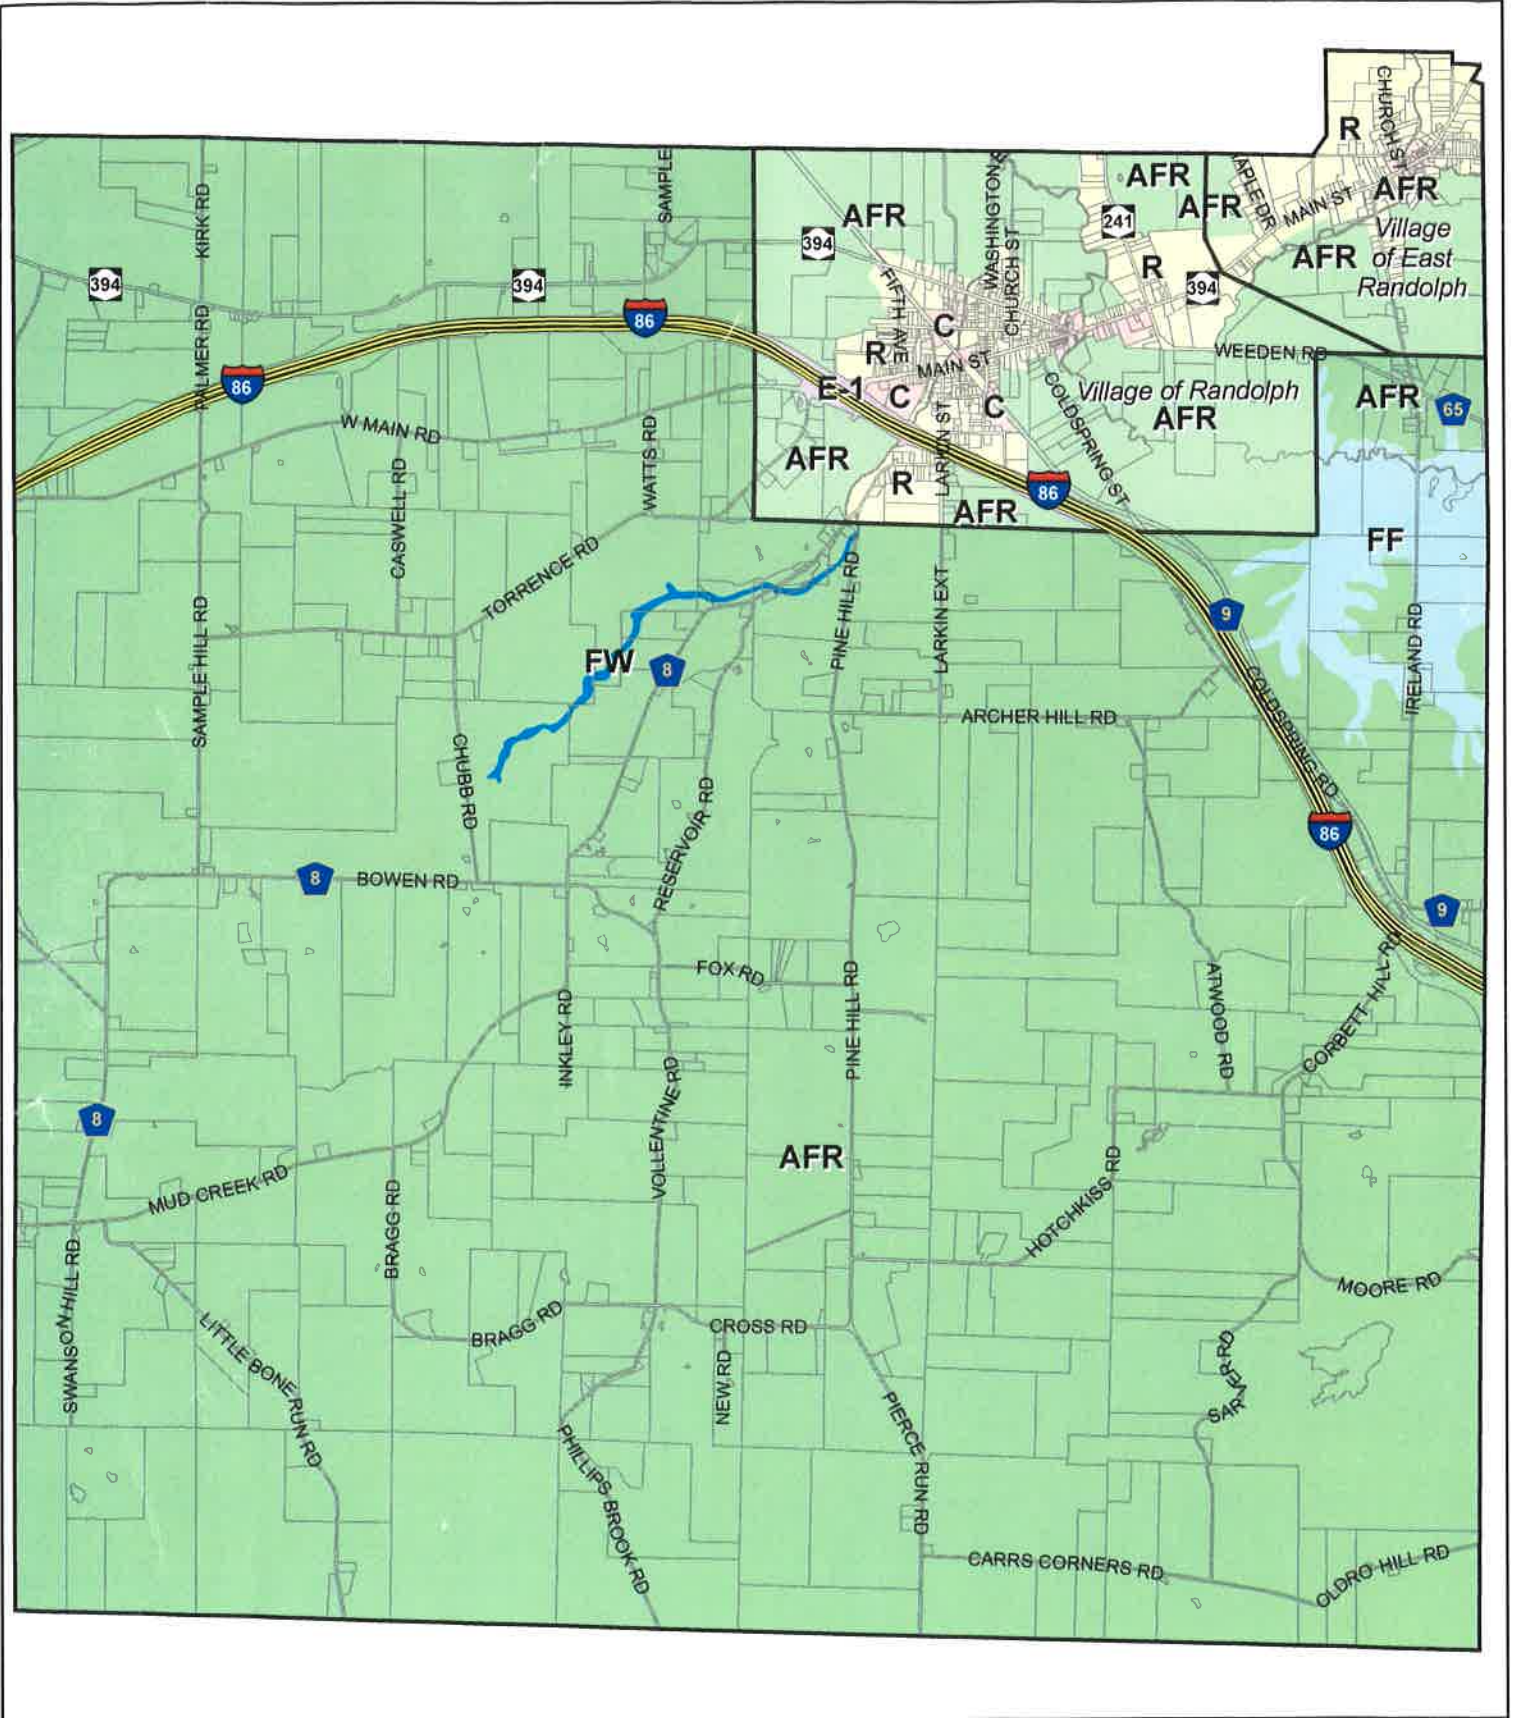

# Zoning Map for Randolph Municipalities

## Legend

### Town Zoning Districts

- AFR - Agricultural Forestry Residential
- FF - Floodway Fringe
- FW - Floodway

### Village Zoning Districts

- AFR - Agricultural Forestry Residential
- C - Commercial
- E-1 - Expressway
- R - Residential

This map was created using GIS technology  
 Prepared by Cattaraugus County  
 Department of Economic Development,  
 Planning & Tourism  
 303 Court Street  
 Little Valley, New York 14755  
 (716) 938-8111  
 James H. Isaacson, Senior Planner  
 January 2010