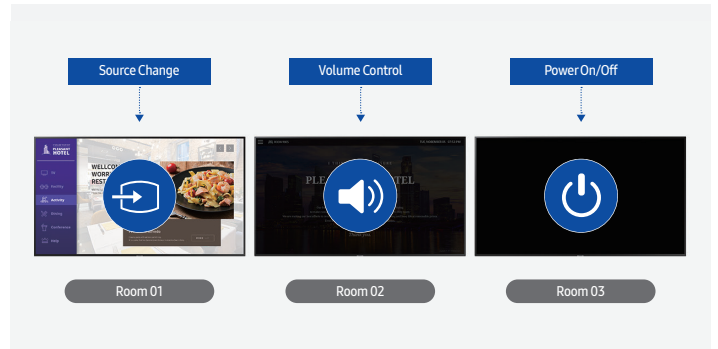

HAU8000 Hospitality Solution

LYNK Cloud

Streamlined property management

With online access that supports multiple users, Samsung LYNK Cloud is ideal for global hospitality operations with centralized management, giving users control of their hotel displays worldwide.

* LYNK Cloud does not support management of properties within China.

Integrated device management

Quickly update in-room TVs from a centralized source with Samsung LYNK Cloud. Managers can modify channel maps and program guides with complete control of basic functions, making it easy to provide support and maintenance.

Content creation and custom interactions

Curate your hotel's in-room experience with LYNK Cloud. Create and remotely deploy web-based content to each in-room TV for a tailored feel to your property. With interactive request support, you can provide an easy way for guests to make room service orders and book spa appointments.