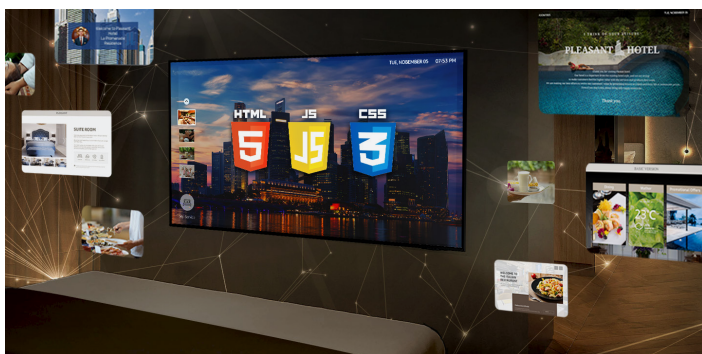

* LYNK Cloud does not support management of properties within China.

Integrated device management

Quickly update in-room TVs from a centralized source with Samsung LYNK Cloud. Managers can modify channel maps and program guides with complete control of basic functions, making it easy to provide support and maintenance.

Content creation and custom interactions

Curate your hotel's in-room experience with LYNK Cloud. Create and remotely deploy web-based content to each in-room TV for a tailored feel to your property. With interactive request support, you can provide an easy way for guests to make room service orders and book spa appointments.

* Some features may not be compatible with hotel's current platforms.

Data-driven promotional planning

Samsung LYNK Cloud enables optimized promotional content delivery based on integrated guest data available through the hotel Property Management System (PMS), helping managers to uncover business insights.

H.Browser

Simple, compatible web app development

Create greater content development flexibility. H.Browser provides enhanced in-room entertainment and enables system integrators to develop smarter hospitality solutions. Apps stored in TIZEN OS are supported by Web Simulator and Remote Web Inspector tools to refine performance and security.