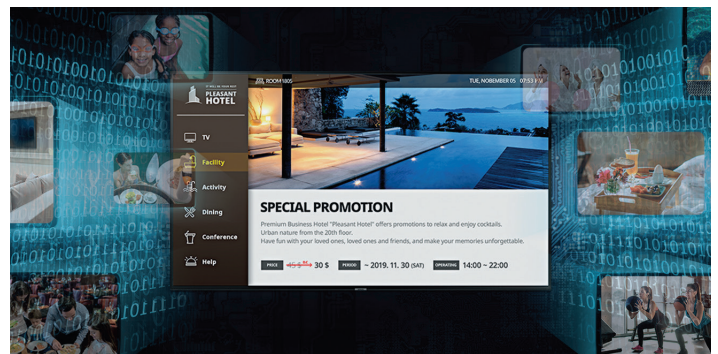

HAU8000 Hospitality Solution

LYNK Cloud

Streamlined property management

With online access that supports multiple users, Samsung LYNK Cloud is ideal for global hospitality operations with centralized management, giving users control of their hotel displays worldwide.

* LYNK Cloud does not support management of properties within China.

Integrated device management

Quickly update in-room TVs from a centralized source with Samsung LYNK Cloud. Managers can modify channel maps and program guides with complete control of basic functions, making it easy to provide support and maintenance.

Content creation and custom interactions

Curate your hotel's in-room experience with LYNK Cloud. Create and remotely deploy web-based content to each in-room TV for a tailored feel to your property. With interactive request support, you can provide an easy way for guests to make room service orders and book spa appointments.

* Some features may not be compatible with hotel's current platforms.

Data-driven promotional planning

Samsung LYNK Cloud enables optimized promotional content delivery based on integrated guest data available through the hotel Property Management System (PMS), helping managers to uncover business insights.