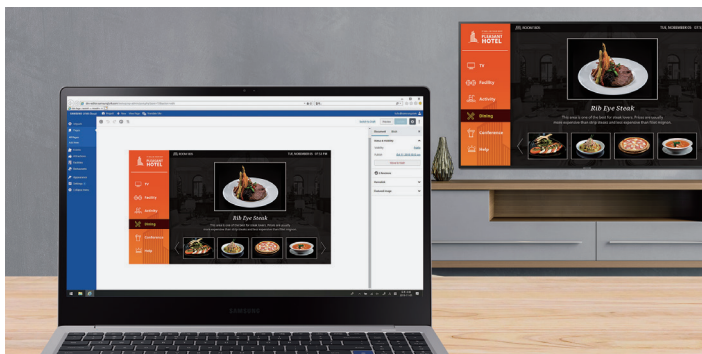

Sleek and slim

Increase flexibility with ultra-slim design, enabling hotel operators to create optimized room layouts that increase guest comfort.

The richer sounds of synergy between TV and soundbar

By seamlessly synchronizing the Samsung TV and soundbar, this powerful combination delivers sound simultaneously from both devices without any complicated setup.

HAU8000 Hospitality Solution

LYNK Cloud

Streamlined property management

With online access that supports multiple users, Samsung LYNK Cloud is ideal for global hospitality operations with centralized management, giving users control of their hotel displays worldwide.

* LYNK Cloud does not support management of properties within China.

Integrated device management

Quickly update in-room TVs from a centralized source with Samsung LYNK Cloud. Managers can modify channel maps and program guides with complete control of basic functions, making it easy to provide support and maintenance.

Content creation and custom interactions

Curate your hotel's in-room experience with LYNK Cloud. Create and remotely deploy web-based content to each in-room TV for a tailored feel to your property. With interactive request support, you can provide an easy way for guests to make room service orders and book spa appointments.