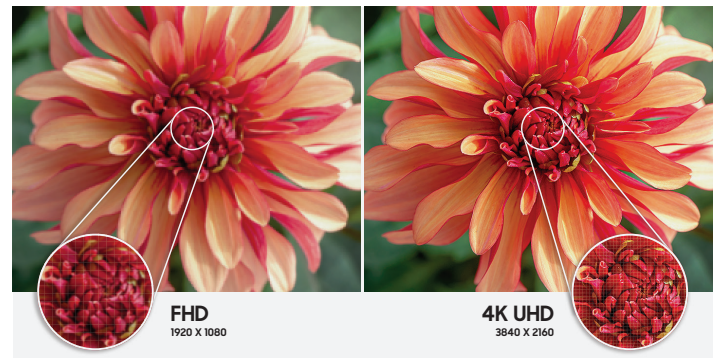

Feel the reality of 4K UHD Resolution

Offer guests the vivid picture quality of home entertainment systems, using upscaling technology to display content in UHD resolution (3,840 X2,160), four times the pixels of standard FHD.
*Intelligent UHD upscaling technology transforms lower resolution content into near UHD-level quality