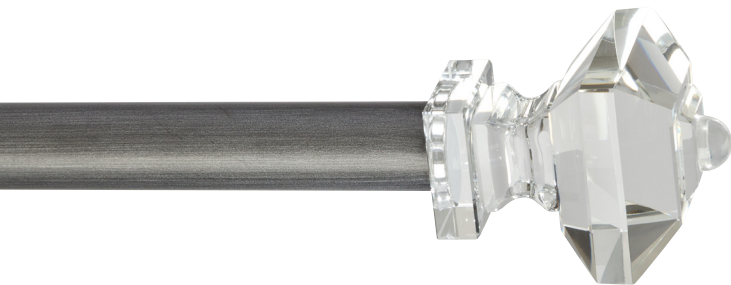

## 8 New Finial Designs

All shown on 1" diameter round hollow rods.

**Finial 763**  
1 1/8" Long x 3 1/4" High x 3 1/4" Deep - 3 1/4" at base  
Shown in Brushed Nickel (IT 201)

**Finial 767**  
3 1/4" Long x 2" High x 2" Deep - 2" at base  
Shown in Naturelle (03)

**Finial 764**  
3 5/8" Long x 2 1/2" High x 2 1/2" Deep - 1 5/8" at base  
Shown in Bronze Vecchio (15)

**Finial 768**  
1 7/8" Long x 2 1/2" High x 2 1/2" Deep - 1 5/8" at base  
Shown in Rich Gold (07)

**Finial 765**  
3 3/8" Long x 2 3/8" High x 2 3/8" Deep - 1 1/2" at base  
Shown in Soft Pewter (13)

**Finial 769**  
3 3/8" Long x 2 3/8" High x 2 3/8" Deep - 1 3/4" at base  
Shown in Oil Rubbed Bronze (34)

**Finial 766**  
1 1/2" Long x 2 3/8" High x 2 3/8" Deep - 2" at base  
Shown in Antique Bronze (02)

**Finial 770**  
3 5/8" Long x 2 1/2" High x 2 1/2" Deep - 2 1/2" at base  
Shown in Polished Chrome (IT 206)