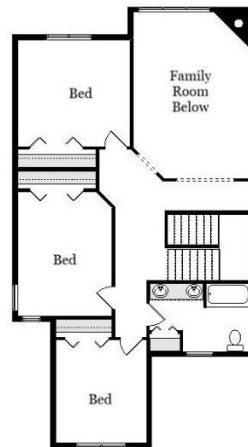

Your Land Your Style Your Home Your Way

Design + Build = Your Best Value

Affordable Value Lifestyle Design Series

Northfield I LS
2420 Sq. Ft.

Copyright © 2019
Kraus Design Build
All Rights Reserved

The **Kraus** Company, LLC
DESIGN BUILD

Setting the New Standard