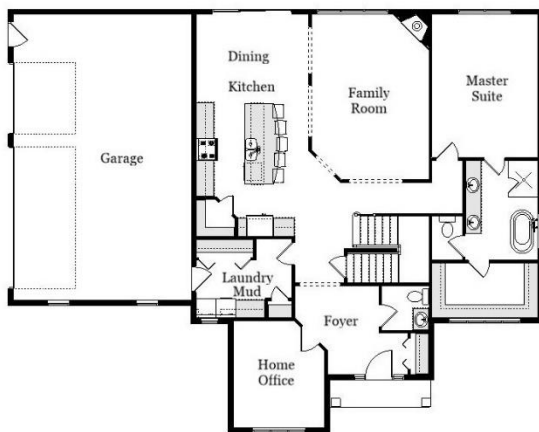

Your Land Your Style Your Home Your Way

Design + Build = Your Best Value

Affordable Value Lifestyle Design Series

Northfield I LS
2420 Sq. Ft.

Copyright © 2019
Kraus Design Build
All Rights Reserved

The **Kraus** Company, LLC
DESIGN BUILD

Setting the New Standard