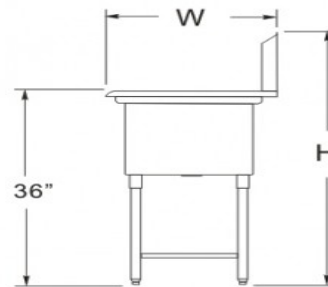

WICKETTS STAINLESS SPECIFICATION

Stainless Steel Sink
2-TUB No DB

- ALL MADE OF TYPE 304 STAINLESS STEEL
- STAINLESS STEEL LEGS WITH CROSS BRACING FOR FIRM SUPPORT
- EXTRA WELDED UNDER TUBS FOR LONGEVITY.
- STRAINERS INCLUDED

N
(None Board)

Product Number	Ga	Bowl Size (Inch)			Overall Size (Inch)		
		W	L	D	W	L	H
WE 1515-2N	18	15	15	12	21	36	45
WE 1818-2N	18	18	18	12	24	42	45
WH 2424-2N	16	24	24	14	30	54	45

Wicketts Stainless, LLC.
2618 San Miguel Dr. Bldg.# 376
Newport Beach, CA 92660
Tel: 951-858-2548
Fax: 951-638-9059
sales@wickettssstainless.com
www.wickettssstainless.com