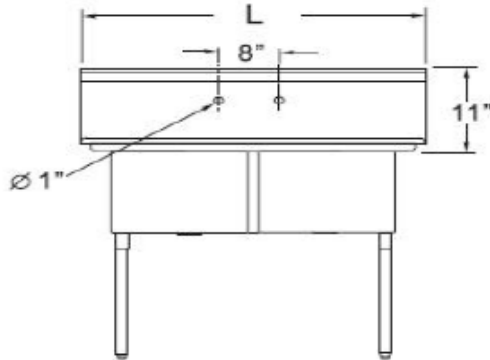

WICKETTS STAINLESS SPECIFICATION

Stainless Steel Sink
2-TUB No DB

- ALL MADE OF TYPE 304 STAINLESS STEEL
- STAINLESS STEEL LEGS WITH CROSS BRACING FOR FIRM SUPPORT
- EXTRA WELDED UNDER TUBS FOR LONGEVITY.
- STRAINERS INCLUDED

N
(None Board)

Product Number	Ga	Bowl Size (Inch)			Overall Size (Inch)		
		W	L	D	W	L	H
WE 1515-2N	18	15	15	12	21	36	45
WE 1818-2N	18	18	18	12	24	42	45
WH 2424-2N	16	24	24	14	30	54	45

Wicketts Stainless, LLC.
2618 San Miguel Dr. Bldg.# 376
Newport Beach, CA 92660
Tel: 951-858-2548
Fax: 951-638-9059
sales@wickettssstainless.com
www.wickettssstainless.com