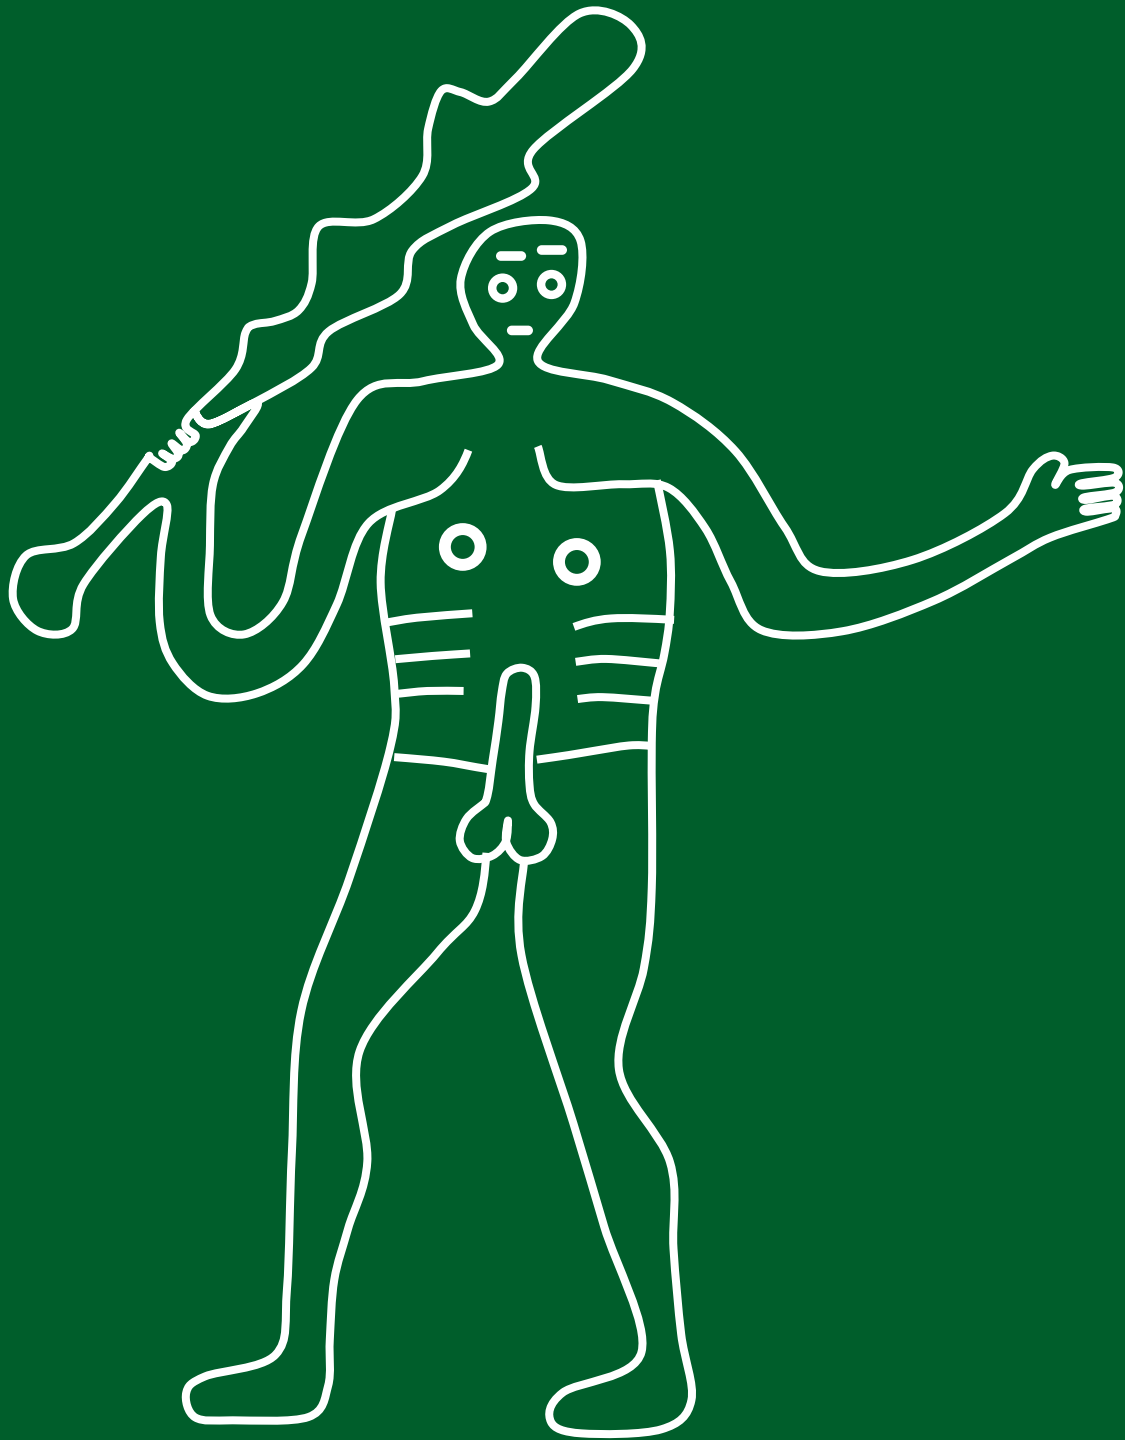

GIANT OF CERNE ABBAS

WHITE CHALK GEOGLYPH

GREAT BRITAIN

50°48'49.18" N 2°28'29.23" W

COMPOSITION AND LAYOUT BY
POSTSCRIPTS.ORG