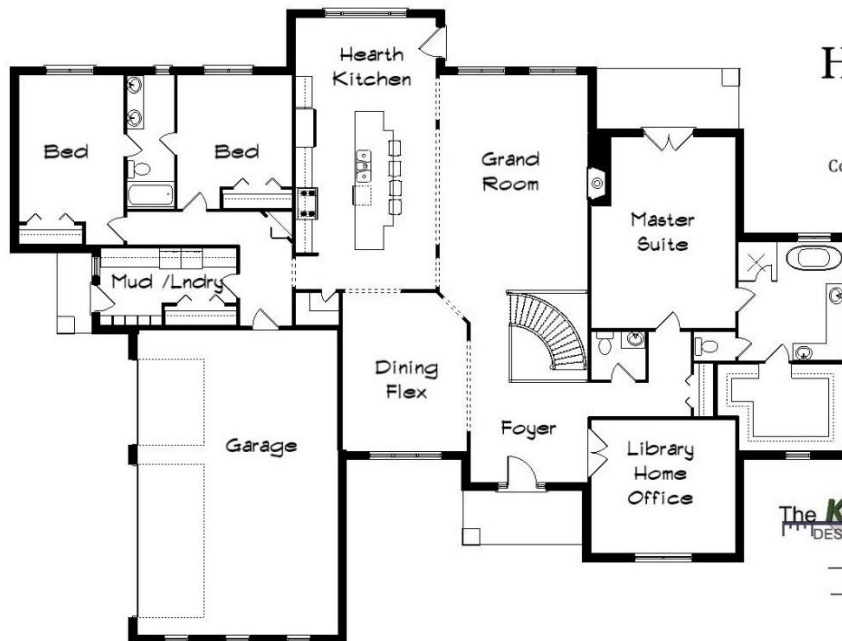

Your Land Your Style Your Home Your Way
Design + Build = Your Best Value

Hacienda Ranch
3025 Sq.Ft.

Copyright © 2021 Kraus Design Build
All Rights Reserved

The Kraus Company
DESIGN BUILD

248-972-5549

Setting the New Standard

Your Land Your Style Your Home Your Way

Design + Build = Your Best Value

www.krausbuild.com

Hacienda Ranch
3025 Sq.Ft.

Copyright © 2019 Kraus Design Build
All Rights Reserved

Unlimited Customization
Available

The **Kraus** Company
DESIGN BUILD
248-972-5549

Setting the New Standard