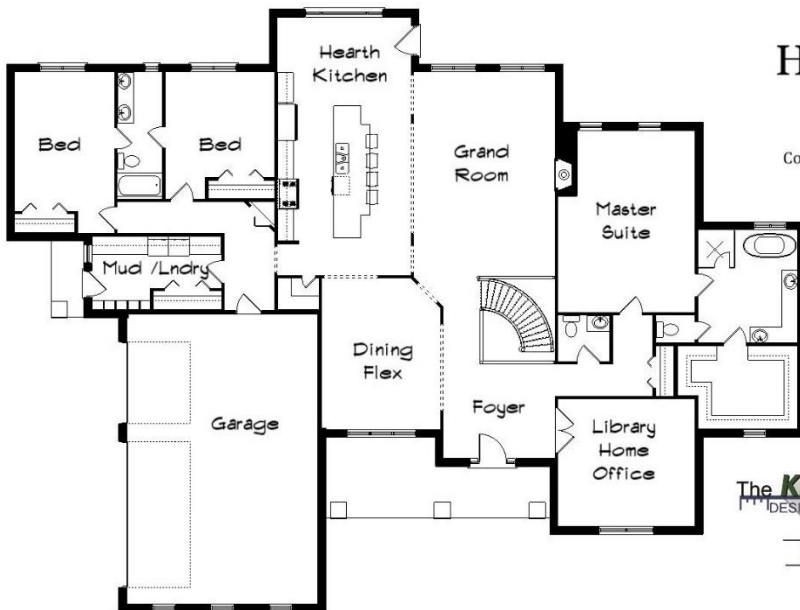

Your Land Your Style Your Home Your Way
Design + Build = Your Best Value

Hacienda Ranch
3025 Sq.Ft.

Copyright © 2021 Kraus Design Build
All Rights Reserved

The Kraus Company
DESIGN BUILD

248-972-5549

Setting the New Standard

Your Land Your Style Your Home Your Way

Design + Build = Your Best Value

www.krausbuild.com

Hacienda Ranch
3025 Sq.Ft.

Copyright © 2019 Kraus Design Build
All Rights Reserved

Unlimited Customization
Available