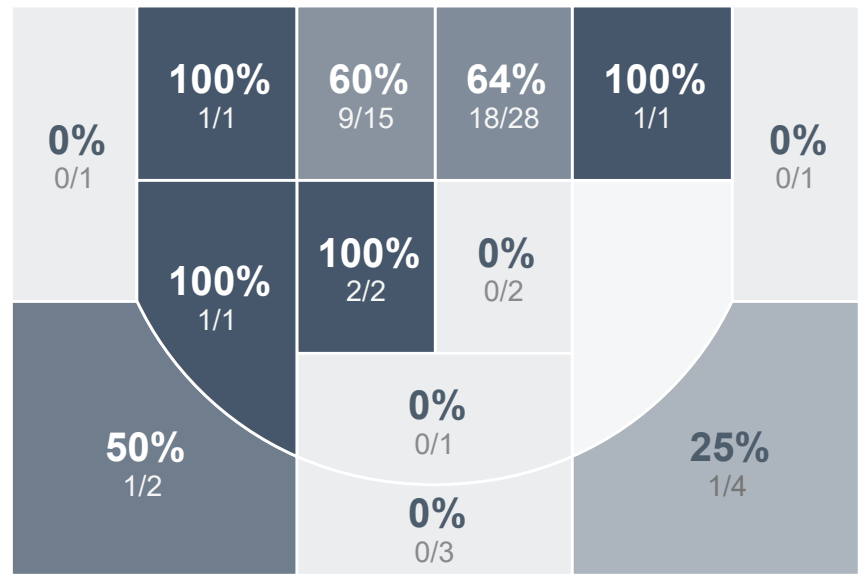

Girls Varsity Basketball