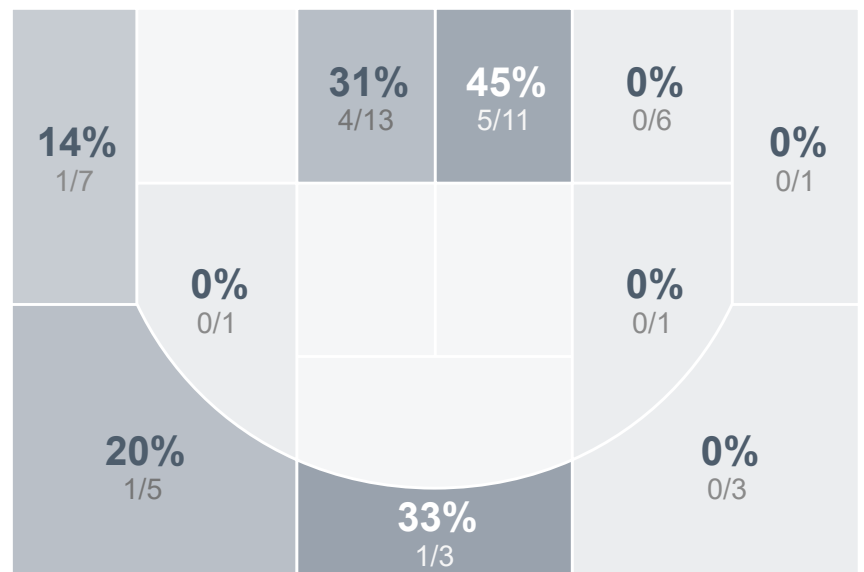

Turtle Mountain High School