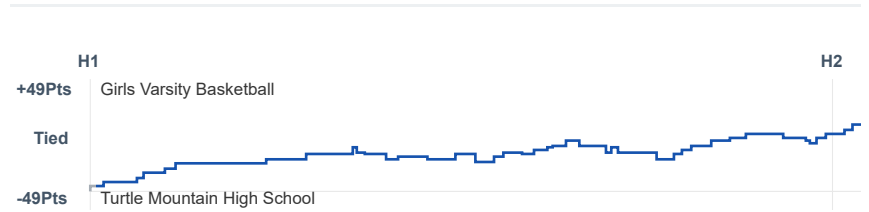

Box Score Report

JHS @ Turtle Mountain - Jan 23, 2021 - W 82-35

Period Stats

Team	1	2	Final
JHS	49	33	82
TMHS	24	11	35

Run Graph

Team Stats

	JHS	TMHS
Field Goal %	54.8%	23.5%
Effective Field Goal %	56.5%	26.5%
2FG Made/Attempted	32/51	9/32
2FG%	62.7%	28.1%
3FG Made/Attempted	2/11	3/19
3FG%	18.2%	15.8%
FT Made/Attempted	12/15	8/14
Free Throw Percentage	80.0%	57.1%
Points Per Possession	1.24	0.53
Transition Points	26	0
Points Off Turnovers	20	6
Second Chance Points	12	8
Points in the Paint	58	18
Offensive Rebounds	12	6
Defense Rebounds	36	15
Assists	26	5
Deflections	11	9
Steals	12	2
Blocks	1	1
Turnovers	9	15
Personal Fouls	11	13
Charges Taken	0	0