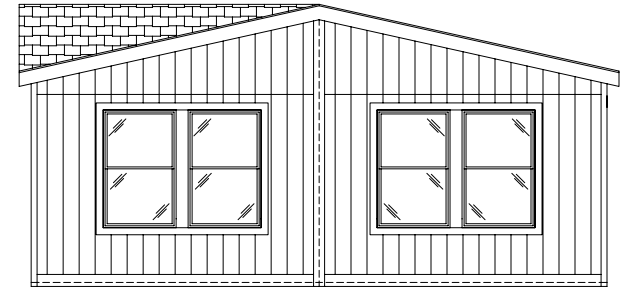

TEMPO  
 RISING SUN  
 TMP5524442AH  
 24'-0" x 44'-0"  
 APPROX. 1,056 SQ. FT.

FRONT SIDEWALL

FRONT ENDWALL (B) (A)

OPT. ALT. ENTRY PACKAGE (A)

OPT. ALT ENTRY ACCENT AREA (A)

W/ ALT. ENTRY PACKAGE

OPTIONAL FRONT ENDWALLS W/ ACCENT AREAS (B)

(A)

REAR ENDWALL

REAR SIDEWALL