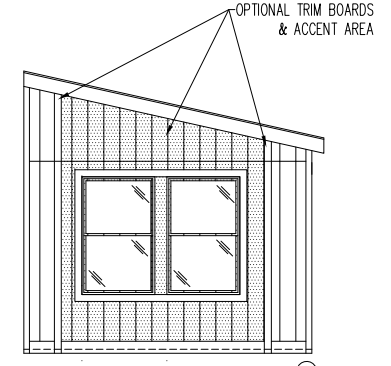

TEMPO  
 RISING SUN  
 TMP5524442AH  
 24'-0" x 44'-0"  
 APPROX. 1,056 SQ. FT.

FRONT SIDEWALL

FRONT ENDWALL (B) (A)

OPT. ALT. ENTRY PACKAGE (A)

OPT. ALT ENTRY ACCENT AREA (A)

W/ ALT. ENTRY PACKAGE

OPTIONAL FRONT ENDWALLS W/ ACCENT AREAS (B)

(A)

REAR ENDWALL

REAR SIDEWALL