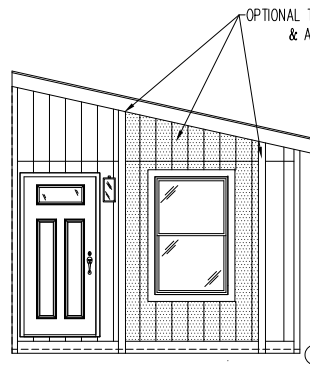

TEMPO  
 RISING SUN  
 TMP5524442AH  
 24'-0" x 44'-0"  
 APPROX. 1,056 SQ. FT.

FRONT SIDEWALL

FRONT ENDWALL (B) (A)

OPT. ALT. ENTRY PACKAGE (A)

OPT. ALT ENTRY ACCENT AREA (A)

W/ ALT. ENTRY PACKAGE

OPTIONAL FRONT ENDWALLS W/ ACCENT AREAS (B)

(A)

REAR ENDWALL

REAR SIDEWALL