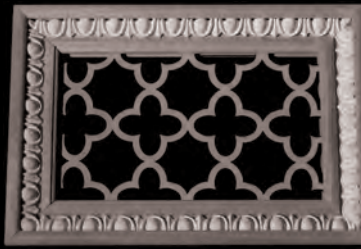

VENT GRILLES

These decorative vent grilles come in four different patterns. The use of the various inserts shown will allow for countless design combinations. All of our vents are sized to order (up to 4' x4') and available with or without outer frame.

VENTS

VENT-1000 DIAMOND

Shown w/optional MLD-124A

VENT-1001 SCALLOP

Shown w/optional MLD-123A

VENT-1002 VENETIAN

Shown w/optional MLD-105A

VENT-1003 RENAISSANCE

Shown w/optional MLD-125A

Optional Insert Mouldings for Vent Frames

MLD-100

MLD-102A

MLD-103A

MLD-105A

MLD-109A

MLD-111A