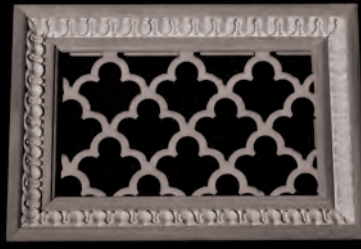

VENT GRILLES

These decorative vent grilles come in four different patterns. The use of the various inserts shown will allow for countless design combinations. All of our vents are sized to order (up to 4' x4') and available with or without outer frame.

VENTS

VENT-1000 DIAMOND

Shown w/optional MLD-124A

VENT-1001 SCALLOP

Shown w/optional MLD-123A

VENT-1002 VENETIAN

Shown w/optional MLD-105A

VENT-1003 RENAISSANCE