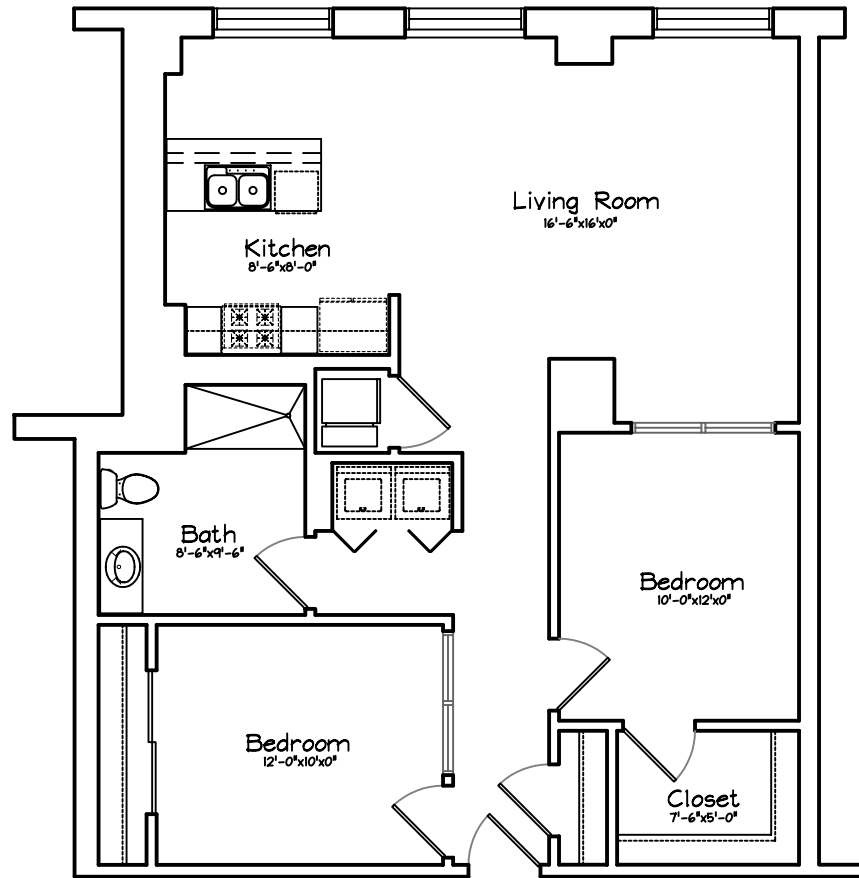

# PLANKINTON LOFT APARTMENTS

## 4th FLOOR

Southern View

Common Corridor

Unit #439 - 1015 sq ft  
Two Bedroom, 1 Bath  
Scale : 1/8" = 1'-0"

Square Footage taken from center of corridor/party walls  
to exterior of furred walls.