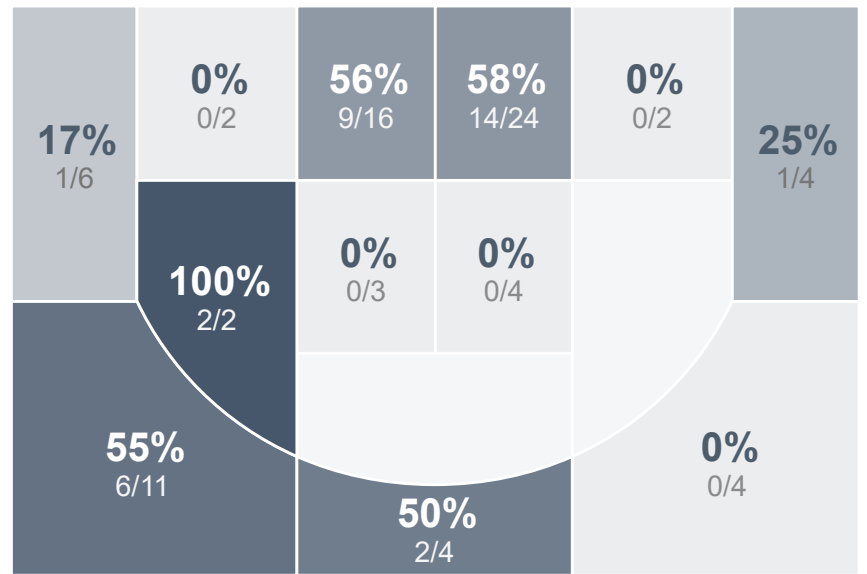

Girls' Varsity Basketball - New