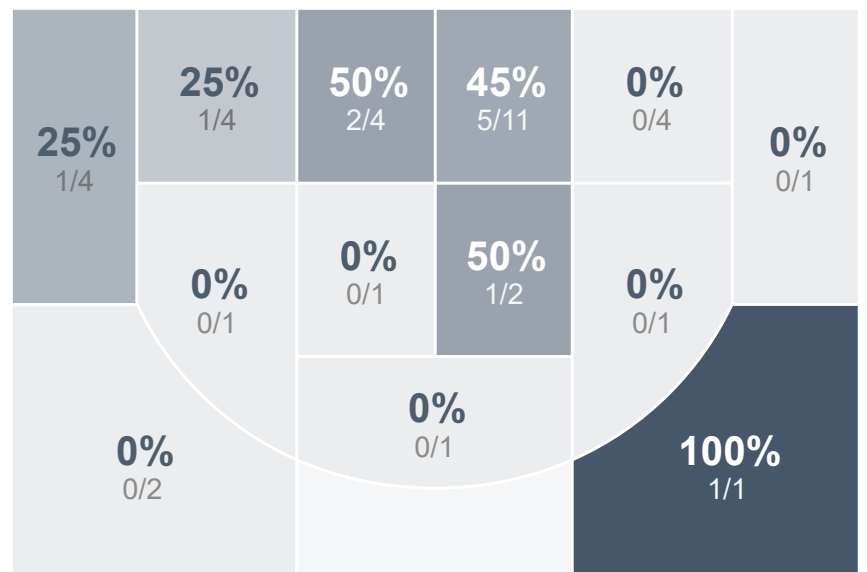

Watford City High School